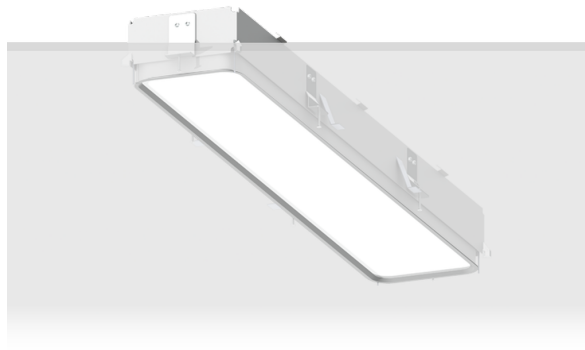

**PITTSFIELD 1 (PIT-80003)**

**Product description**

Down - 730 mm - TW

**Luminaire Structure**

- Extruded aluminium bended profile with powder coating
- Stainless steel fasteners in grade 316
- Stainless steel brackets and screws for mounting
- PMMA diffuser with Opal (UGR <19) and micro prismatic (UGR <13) options for better glare control