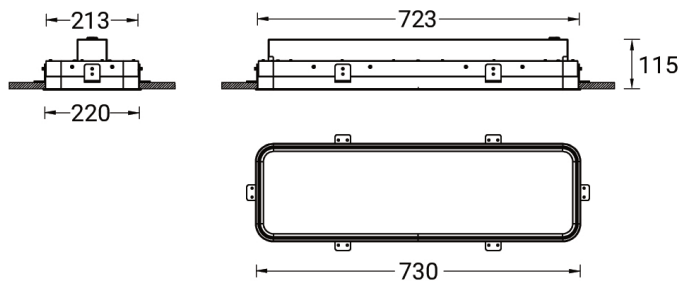

PITTSFIELD 1 (PIT-80003)

Technical information

Material	Aluminium	Input voltage	220-240 V 50/60 Hz	MacAdam Ellipse	3 SDCM
Light source	576 LED	Optic	O, P	Lifetime L90B10 (hours)	> 23,000
Power	29 W	CCT / CRI	TW (2700K - 6500K)	Lifetime L80B10 (hours)	> 45,000
Lumen	3889 lm	Dimming type	DALI	Lifetime L80B50 (hours)	> 50,000
Efficacy	108 lm/W	Product colours	Black, White, Matt Silver, Concrete - Urban, Softscape - Urban, Stone - Urban, Corten - Urban, Oak - Woodland, Walnut - Woodland, Pine - Woodland	Variants (DALI)	Compatible with EN/ IEC 60598-2-22: Suitable for emergency installations as central supply, non-maintained (Z0)
Driver option	Integral control gear				
Driver	Constant current (CC)				
		Weight	3.7 kg		
		Operating temperature	-20 °C to 40 °C		

PIT-80003