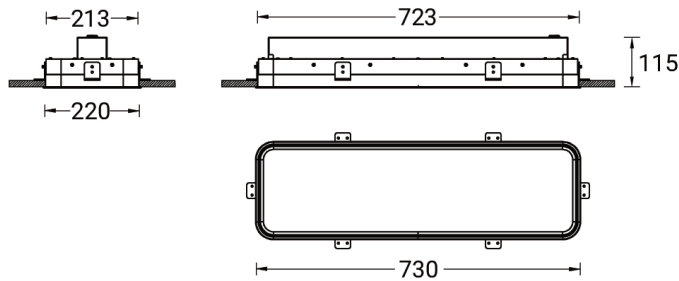

PITTSFIELD 1 (PIT-80004)

Technical information

Material	Aluminium	Input voltage	220-240 V 50/60 Hz	Operating temperature	-20 °C to 40 °C
Light source	1152 LED	Optic	O, P	MacAdam Ellipse	3 SDCM
Power	36 W	Optic value	Opal, Micro-prismatic	Lifetime L90B10 (hours)	> 23,000
Lumen	1360 lm	CCT / CRI	RGBW40	Lifetime L80B10 (hours)	> 45,000
Efficacy	38 lm/W	Dimming type	Bluetooth	Lifetime L80B50 (hours)	> 50,000
Driver option	Integral control gear	Product colours	Black, White, Matt Silver, Concrete - Urban, Softscape - Urban, Stone - Urban, Corten - Urban, Oak - Woodland, Walnut - Woodland, Pine - Woodland	Variants (Bluetooth)	Compatible with EN/ IEC 60598-2-22: Suitable for emergency installations as central supply, non-maintained (Z0)
Driver	Constant current (CC)				
		Weight	3.7 kg		

PIT-80004

Accessories

Decorative pattern - Type A for PITTSFIELD 720 mm
A91921