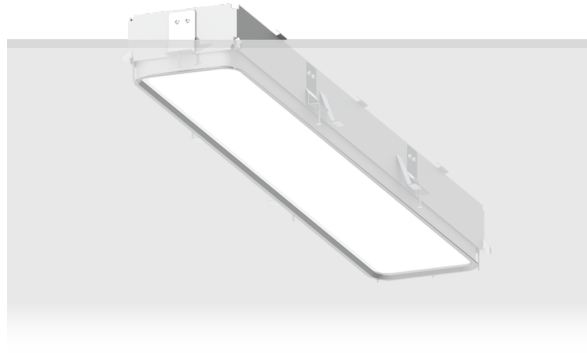

PITTSFIELD 1 (PIT-80004)

Product description

Down - 730 mm - RGBW

Luminaire Structure

- Extruded aluminium bended profile with powder coating
- Stainless steel fasteners in grade 316
- Stainless steel brackets and screws for mounting
- PMMA diffuser with Opal (UGR <19) and micro prismatic (UGR <13) options for better glare control

Optic

P

Product colour

01 - Black (RAL 9011) 03 - White (RAL 9003) 05 - Matt Silver (RAL 9006)

Special finishes upon request

SU01 - Concrete - Urban SU02 - Softscape - Urban SU03 - Stone - Urban SU04 - Corten - Urban