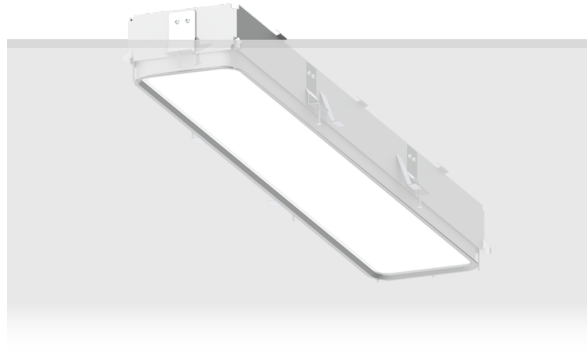

PITTSFIELD 1 (PIT-80012)

Product description

Down - 1070 mm

Luminaire Structure

- Extruded aluminium bended profile with powder coating
- Stainless steel fasteners in grade 316
- Stainless steel brackets and screws for mounting
- PMMA diffuser with Opal (UGR <19) and micro prismatic (UGR <13) options for better glare control

SW01 - Oak - Woodland SW02 - Walnut - Woodland SW03 - Pine - Woodland

PITTSFIELD 1 (PIT-80012)

Technical information

Material	Aluminium
Light source	432 LED
Power	38 W
Lumen	4102 - 4671 lm
Efficacy	108 - 123 lm/W
Driver option	Integral control gear
Driver	Constant current (CC)