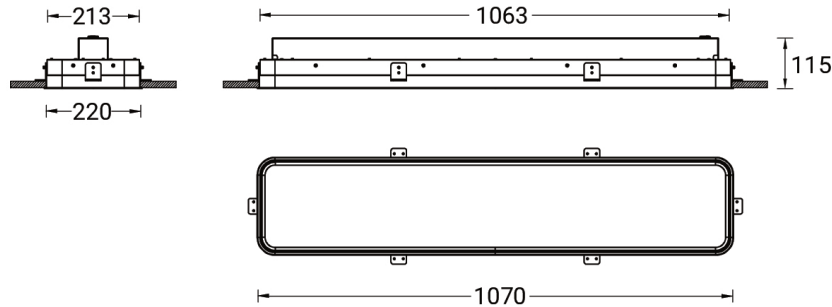

PITTSFIELD 1 (PIT-80012)

Technical information

Material	Aluminium
Light source	432 LED
Power	38 W
Lumen	4102 - 4671 lm
Efficacy	108 - 123 lm/W
Driver option	Integral control gear
Driver	Constant current (CC)

Input voltage	220-240 V 50/60 Hz
Optic	O, P
Optic value	Opal, Micro-prismatic
CCT / CRI	3000K CRI80, 4000K CRI80
Dimming type	On/Off, 1-10V, DALI
Product colours	Black, White, Matt Silver, Concrete - Urban, Softscape - Urban, Stone - Urban, Corten - Urban, Oak - Woodland, Walnut - Woodland, Pine - Woodland
Weight	5.2 kg

Operating temperature	-20 °C to 40 °C
MacAdam Ellipse	3 SDCM
Lifetime L90B10 (hours)	> 23,000
Lifetime L80B10 (hours)	> 45,000
Lifetime L80B50 (hours)	> 50,000
Variants (On/Off, 1-10V, DALI)	Compatible with EN/ IEC 60598-2-22: Suitable for emergency installations as central supply, non-maintained (Z0)

PIT-80012