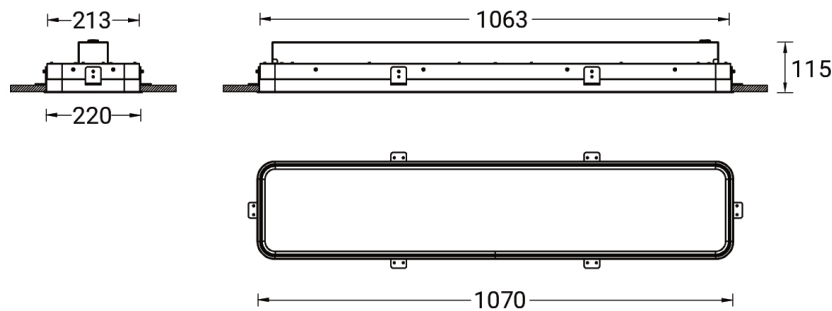

PITTSFIELD 1 (PIT-80015)

Technical information

Material	Aluminium	Driver option	Integral control gear	Weight	5.2 kg
Light source	1728 LED	Driver	Constant current (CC)	Operating temperature	-20 °C to 40 °C
Power	54 W	Input voltage	220-240 V 50/60 Hz	VARIANTS	Compatible with EN/ IEC 60598-2-22: Suitable for emergency installations as central supply, non-maintained (Z0)
Lumen	1905 lm	CCT / CRI	RGBW40		
Efficacy	35 lm/W	Product colours	Black, White, Matt Silver, Concrete - Urban, Softscape - Urban, Stone - Urban, Corten - Urban, Oak - Woodland, Walnut - Woodland, Pine - Woodland		

PIT-80015