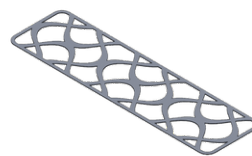

PITTSFIELD 1 (PIT-80015)

Product description

Down - 1070 mm - RGBW DMX

Luminaire Structure

- Extruded aluminium bended profile with powder coating
- Stainless steel fasteners in grade 316
- Stainless steel brackets and screws for mounting
- PMMA diffuser with Opal (UGR <19) and micro prismatic (UGR <13) options for better glare control

PIT-80015

Accessories

Decorative pattern - Type A for PITTSFIELD 720 mm
A91921

Decorative pattern - Type B for PITTSFIELD 720 mm
A93321

Decorative pattern - Type C for PITTSFIELD 720 mm
A94721

DMX Control System
Control-DMX