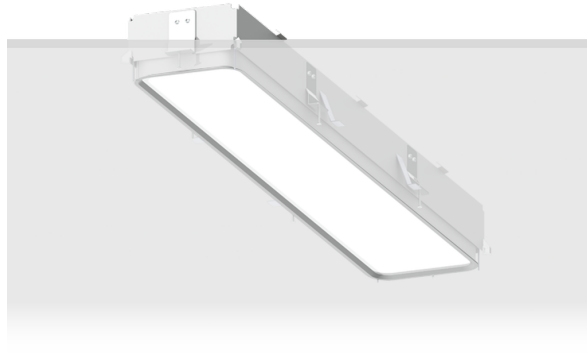

PITTSFIELD 1 (PIT-80015)

Product description

Down - 1070 mm - RGBW DMX

Luminaire Structure

- Extruded aluminium bended profile with powder coating
- Stainless steel fasteners in grade 316
- Stainless steel brackets and screws for mounting
- PMMA diffuser with Opal (UGR <19) and micro prismatic (UGR <13) options for better glare control

SW01 - Oak - Woodland SW02 - Walnut - Woodland SW03 - Pine - Woodland

PITTSFIELD 1 (PIT-80015)

Technical information

| | | | | | |
|---------------------|-----------|------------------------|---|------------------------------|---|
| Material | Aluminium | Driver option | Integral control gear | Weight | 5.2 kg |
| Light source | 1728 LED | Driver | Constant current (CC) | Operating temperature | -20 °C to 40 °C |
| Power | 54 W | Input voltage | 220-240 V 50/60 Hz | VARIANTS | Compatible with EN/ IEC 60598-2-22: Suitable for emergency installations as central supply, non-maintained (Z0) |
| Lumen | 1905 lm | CCT / CRI | RGBW40 | | |
| Efficacy | 35 lm/W | Product colours | Black, White, Matt Silver, Concrete - Urban, Softscape - Urban, Stone - Urban, Corten - Urban, Oak - Woodland, Walnut - Woodland, Pine - Woodland | | |