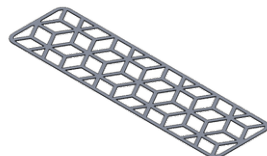

PITTSFIELD 1 (PIT-80015)

Product description

Down - 1070 mm - RGBW DMX

Luminaire Structure

- Extruded aluminium bended profile with powder coating
- Stainless steel fasteners in grade 316
- Stainless steel brackets and screws for mounting
- PMMA diffuser with Opal (UGR <19) and micro prismatic (UGR <13) options for better glare control

SW01 - Oak - Woodland SW02 - Walnut - Woodland SW03 - Pine - Woodland

PITTSFIELD 1 (PIT-80015)

Technical information

| | | | | | |
|---------------------|-----------|------------------------|---|------------------------------|---|
| Material | Aluminium | Driver option | Integral control gear | Weight | 5.2 kg |
| Light source | 1728 LED | Driver | Constant current (CC) | Operating temperature | -20 °C to 40 °C |
| Power | 54 W | Input voltage | 220-240 V 50/60 Hz | VARIANTS | Compatible with EN/ IEC 60598-2-22: Suitable for emergency installations as central supply, non-maintained (Z0) |
| Lumen | 1905 lm | CCT / CRI | RGBW40 | | |
| Efficacy | 35 lm/W | Product colours | Black, White, Matt Silver, Concrete - Urban, Softscape - Urban, Stone - Urban, Corten - Urban, Oak - Woodland, Walnut - Woodland, Pine - Woodland | | |

PIT-80015

Accessories

Decorative pattern - Type A for PITTSFIELD 720 mm
A91921

Decorative pattern - Type B for PITTSFIELD 720 mm
A93321

Decorative pattern - Type C for PITTSFIELD 720 mm
A94721

DMX Control System
Control-DMX