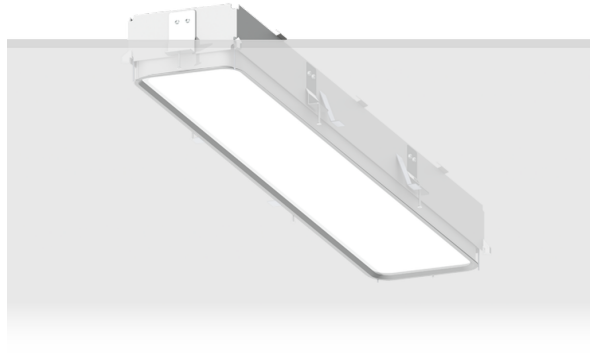

**PITTSFIELD 1 (PIT-80023)**

**Product description**

Down - 1400 mm - TW

**Luminaire Structure**

- Extruded aluminium bended profile with powder coating
- Stainless steel fasteners in grade 316
- Stainless steel brackets and screws for mounting
- PMMA diffuser with Opal (UGR <19) and micro prismatic (UGR <13) options for better glare control