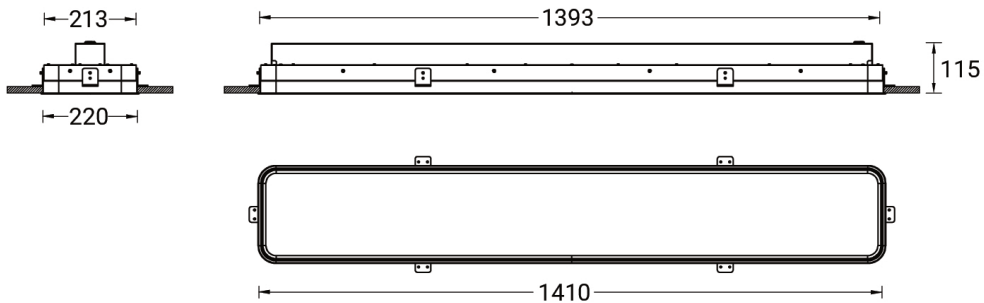

PITTSFIELD 1 (PIT-80023)

Technical information

Material	Aluminium	Driver option	Integral control gear	Dimming type	DALI
Light source	1152 LED	Driver	Constant current (CC)	Product colours	Black, White, Matt Silver, Concrete - Urban, Softscape - Urban, Stone - Urban, Corten - Urban, Oak - Woodland, Walnut - Woodland, Pine - Woodland
Power	58 W	Input voltage	220-240 V 50/60 Hz	Weight	6.5 kg
Lumen	6222 lm	Optic	O, P	Operating temperature	-20 °C to 40 °C
Efficacy	107 lm/W	CCT / CRI	TW (2700K - 6500K)	Variants (DALI)	Compatible with EN/ IEC 60598-2-22: Suitable for emergency installations as central supply, non-maintained (Z0)

PIT-80023