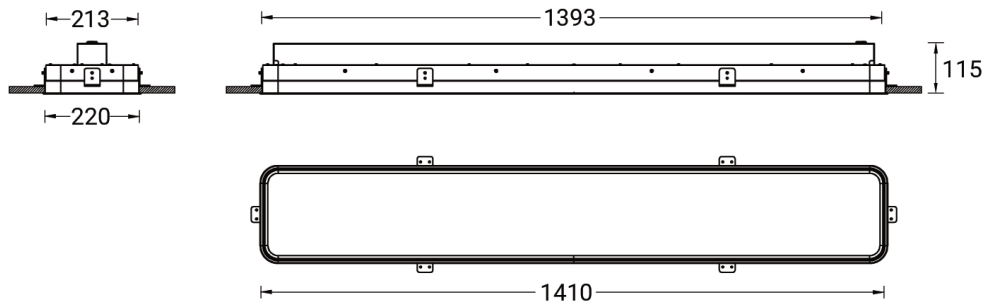

PITTSFIELD 1 (PIT-80024)

Technical information

Material	Aluminium	Input voltage	220-240 V 50/60 Hz	Operating temperature	-20 °C to 40 °C
Light source	2304 LED	Optic	O, P	MacAdam Ellipse	3 SDCM
Power	72 W	Optic value	Opal, Micro-prismatic	Lifetime L90B10 (hours)	> 23,000
Lumen	2178 lm	CCT / CRI	RGBW40	Lifetime L80B10 (hours)	> 45,000
Efficacy	30 lm/W	Dimming type	Bluetooth	Lifetime L80B50 (hours)	> 50,000
Driver option	Integral control gear	Product colours	Black, White, Matt Silver, Concrete - Urban, Softscape - Urban, Stone - Urban, Corten - Urban, Oak - Woodland, Walnut - Woodland, Pine - Woodland	Variants (Bluetooth)	Compatible with EN/ IEC 60598-2-22: Suitable for emergency installations as central supply, non-maintained (Z0)
Driver	Constant current (CC)				
		Weight	6.5 kg		

PIT-80024

Accessories

Decorative pattern - Type A for PITTSFIELD 720 mm
A91921