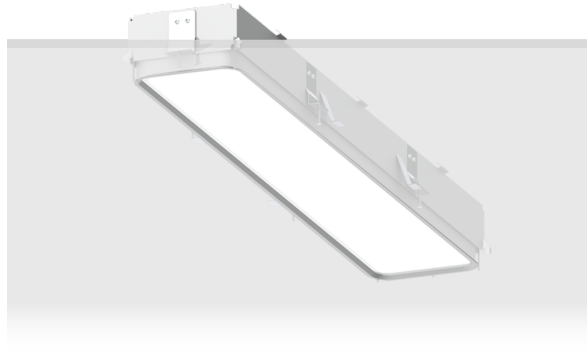

**PITTSFIELD 1 (PIT-80024)**

**Product description**

Down - 1400 mm - RGBW

**Luminaire Structure**

- Extruded aluminium bended profile with powder coating
- Stainless steel fasteners in grade 316
- Stainless steel brackets and screws for mounting
- PMMA diffuser with Opal (UGR <19) and micro prismatic (UGR <13) options for better glare control