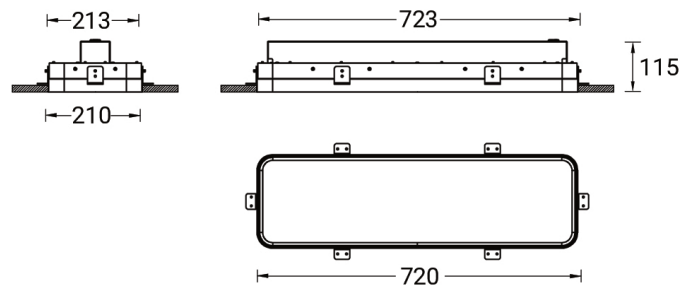

PITTSFIELD 2 (PIT-80105)

Technical information

Material	Aluminium	Driver option	Integral control gear	Dimming type	DMX, DMX/RDM
Light source	ITLC0309-RGBW40-250mA	Driver	Constant current (CC)	Product colours	Black, White, Matt Silver, Concrete - Urban, Softscape - Urban, Stone - Urban, Corten - Urban, Oak - Woodland, Walnut - Woodland, Pine - Woodland
Power	36 W	Input voltage	220-240 V 50/60 Hz	Weight	3.6 kg
Lumen	1360 lm	Optic	O, P	Operating temperature	-20 °C to 40 °C
Efficacy	38 lm/W	CCT / CRI	RGBW40	Variants (DMX)	Compatible with EN/ IEC 60598-2-22: Suitable for emergency installations as central supply, non-maintained (Z0)

PIT-80105