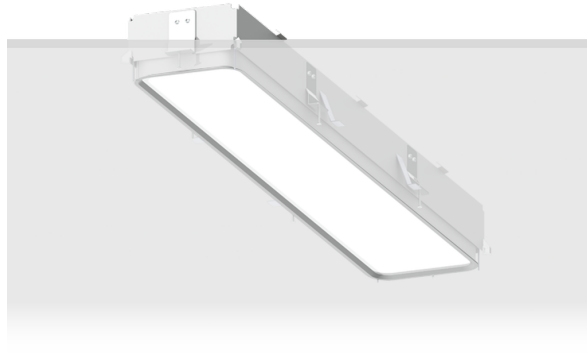

**PITTSFIELD 2 (PIT-80105)**

**Product description**

Down - Trimless - 720 mm - RGBW DMX

**Luminaire Structure**

- Extruded aluminium bended profile with powder coating
- Stainless steel fasteners in grade 316
- Stainless steel brackets and screws for mounting
- PMMA diffuser with Opal (UGR <19) and micro prismatic (UGR <13) options for better glare control