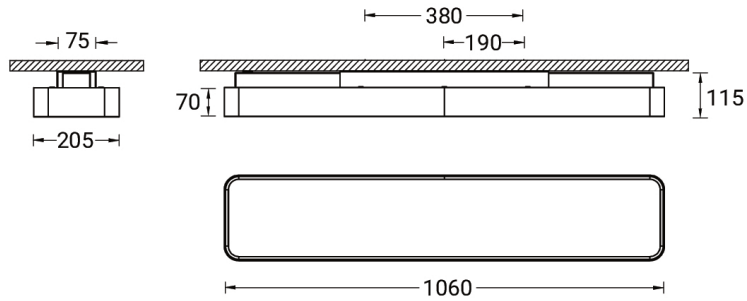

PITTSFIELD 3 (PIT-80211)

Technical information

Material	Aluminium
Light source	432 LED
Power	27 W
Lumen	2915 - 3336 lm
Efficacy	108 - 124 lm/W
Driver option	Integral control gear
Driver	Constant current (CC)

Input voltage	220-240 V 50/60 Hz
Optic	O, P
Optic value	Opal, Micro-prismatic
CCT / CRI	3000K CRI80, 4000K CRI80
Dimming type	On/Off, 1-10V, DALI
Product colours	Black, White, Matt Silver, Concrete - Urban, Softscape - Urban, Stone - Urban, Corten - Urban, Oak - Woodland, Walnut - Woodland, Pine - Woodland
Weight	5.6 kg

Operating temperature	-20 °C to 40 °C
MacAdam Ellipse	3 SDCM
Lifetime L90B10 (hours)	> 23,000
Lifetime L80B10 (hours)	> 45,000
Lifetime L80B50 (hours)	> 50,000
Variants (On/Off, 1-10V, DALI)	Compatible with EN/ IEC 60598-2-22: Suitable for emergency installations as central supply, non-maintained (Z0)

PIT-80211