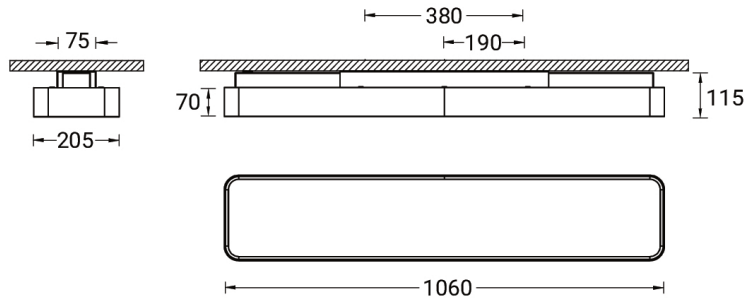

PITTSFIELD 3 (PIT-80215)

Technical information

Material	Aluminium	Input voltage	220-240 V 50/60 Hz	MacAdam Ellipse	3 SDCM
Light source	1728 LED	Optic	O, P	Lifetime L90B10 (hours)	> 23,000
Power	54 W	CCT / CRI	RGBW40	Lifetime L80B10 (hours)	> 45,000
Lumen	1905 lm	Dimming type	DMX, DMX/RDM	Lifetime L80B50 (hours)	> 50,000
Efficacy	54 lm/W	Product colours	Black, White, Matt Silver, Concrete - Urban, Softscape - Urban, Stone - Urban, Corten - Urban, Oak - Woodland, Walnut - Woodland, Pine - Woodland	Variants (DMX)	Compatible with EN/ IEC 60598-2-22: Suitable for emergency installations as central supply, non-maintained (Z0)
Driver option	Integral control gear				
Driver	Constant current (CC)				
		Weight	5.6 kg		
		Operating temperature	-20 °C to 40 °C		

PIT-80215