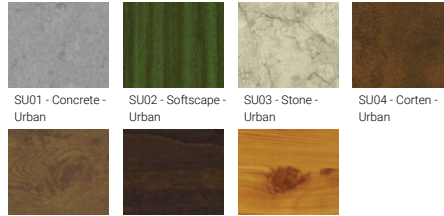

PITTSFIELD 3 (PIT-80215)

Product description

Down - 1060 mm - RGBW DMX

Luminaire Structure

- Extruded aluminium bended rectangular profile with powder coating
- Stainless steel fasteners in grade 316
- PMMA diffuser with Opal (UGR <19) and micro prismatic (UGR <13) options for better glare control

Product colour

01 - Black (RAL 9011) 03 - White (RAL 9003) 05 - Matt Silver (RAL 9006)

Special finishes upon request

SU01 - Concrete - Urban SU02 - Softscape - Urban SU03 - Stone - Urban SU04 - Corten - Urban
 SW01 - Oak - Woodland SW02 - Walnut - Woodland SW03 - Pine - Woodland