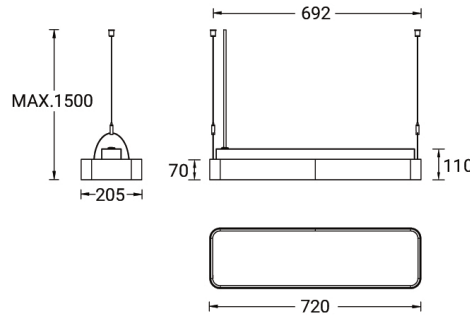

PITTSFIELD 4 (PIT-90002)

Technical information

Material	Aluminium	Input voltage	220-240 V 50/60 Hz	Operating temperature	-20 °C to 40 °C
Light source	288 LED	Optic	O, P	MacAdam Ellipse	3 SDCM
Power	32 W	Optic value	Opal, Micro-prismatic	Lifetime L90B10 (hours)	> 23,000
Lumen	3306 - 3771 lm	CCT / CRI	3000K CRI80, 4000K CRI80	Lifetime L80B10 (hours)	> 45,000
Efficacy	103 - 118 lm/W	Dimming type	On/Off, 1-10V, DALI	Lifetime L80B50 (hours)	> 50,000
Driver option	Integral control gear	Product colours	Black, White, Matt Silver, Concrete - Urban, Softscape - Urban, Stone - Urban, Corten - Urban, Oak - Woodland, Walnut - Woodland, Pine - Woodland	Variants (1-10V, DALI)	Compatible with EN/ IEC 60598-2-22: Suitable for emergency installations as central supply, non-maintained (Z0)
Driver	Constant current (CC)				
Weight	3.8 kg				

PIT-90002