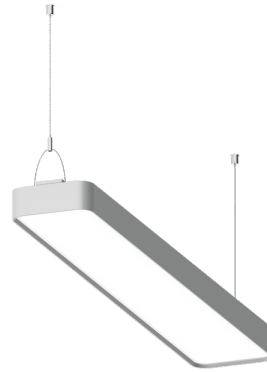

PITTSFIELD 4 (PIT-90002)

Product description

Down - 720 mm

Luminaire Structure

- Extruded aluminium bended profile with powder coating
- Stainless steel fasteners in grade 316
- Stainless steel, adjustable, suspension (1.5 m) complete with electrical wires in white for mounting
- PMMA diffuser with Opal (UGR <19) and micro prismatic (UGR <13) options for better glare control

Optic

P

Product colour

01 - Black (RAL 9011) 03 - White (RAL 9003) 05 - Matt Silver (RAL 9006)

Special finishes upon request

SU01 - Concrete - Urban SU02 - Softscape - Urban SU03 - Stone - Urban SU04 - Corten - Urban