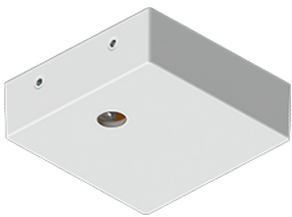

PITTSFIELD 4 (PIT-90003)

Product description

Down - 720 mm - TW

Luminaire Structure

- Extruded aluminium bended profile with powder coating
- Stainless steel fasteners in grade 316
- Stainless steel, adjustable, suspension (1.5 m) complete with electrical wires in white for mounting
- PMMA diffuser with Opal (UGR <19) and micro prismatic (UGR <13) options for better glare control

Optic

P

Product colour

01 - Black (RAL 9011) 03 - White (RAL 9003) 05 - Matt Silver (RAL 9006)

Special finishes upon request

SU01 - Concrete - Urban SU02 - Softscape - Urban SU03 - Stone - Urban SU04 - Corten - Urban

SW01 - Oak - Woodland SW02 - Walnut - Woodland SW03 - Pine - Woodland

PITTSFIELD 4 (PIT-90003)

Technical information

Material	Aluminium	Input voltage	220-240 V 50/60 Hz	MacAdam Ellipse	3 SDCM
Light source	576 LED	Optic	O, P	Lifetime L90B10 (hours)	> 23,000
Power	29 W	CCT / CRI	TW (2700K - 6500K)	Lifetime L80B10 (hours)	> 45,000
Lumen	3889 lm	Dimming type	DALI	Lifetime L80B50 (hours)	> 50,000
Efficacy	108 lm/W	Product colours	Black, White, Matt Silver, Concrete - Urban, Softscape - Urban, Stone - Urban, Corten - Urban, Oak - Woodland, Walnut - Woodland, Pine - Woodland	Variants (DALI)	Compatible with EN/ IEC 60598-2-22: Suitable for emergency installations as central supply, non-maintained (Z0)
Driver option	Integral control gear				
Driver	Constant current (CC)	Weight	3.3 kg		
		Operating temperature	-20 °C to 40 °C		

PIT-90003

Accessories

Supply cable surface mounting box
A80981

Wireless bluetooth converter
A90291

Xpress wireless switch
A90591

Decorative pattern - Type A for PITTSFIELD 720 mm
A91921

PITTSFIELD 4 (PIT-90003)