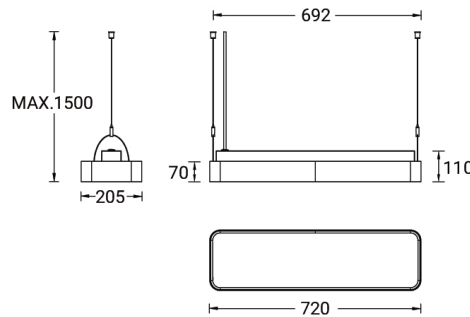

PITTSFIELD 4 (PIT-90003)

Technical information

Material	Aluminium	Input voltage	220-240 V 50/60 Hz	MacAdam Ellipse	3 SDCM
Light source	576 LED	Optic	O, P	Lifetime L90B10 (hours)	> 23,000
Power	29 W	CCT / CRI	TW (2700K - 6500K)	Lifetime L80B10 (hours)	> 45,000
Lumen	3889 lm	Dimming type	DALI	Lifetime L80B50 (hours)	> 50,000
Efficacy	108 lm/W	Product colours	Black, White, Matt Silver, Concrete - Urban, Softscape - Urban, Stone - Urban, Corten - Urban, Oak - Woodland, Walnut - Woodland, Pine - Woodland	Variants (DALI)	Compatible with EN/ IEC 60598-2-22: Suitable for emergency installations as central supply, non-maintained (Z0)
Driver option	Integral control gear				
Driver	Constant current (CC)	Weight	3.3 kg		
		Operating temperature	-20 °C to 40 °C		

PIT-90003