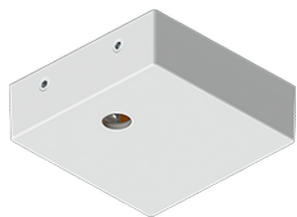

**PITTSFIELD 4 (PIT-90004)**

**Product description**

Down - 720 mm - RGBW

**Luminaire Structure**

- Extruded aluminium bended profile with powder coating
- Stainless steel fasteners in grade 316
- Stainless steel, adjustable, suspension (1.5 m) complete with electrical wires in white for mounting
- PMMA diffuser with Opal (UGR <19) and micro prismatic (UGR <13) options for better glare control

SW01 - Oak - Woodland    SW02 - Walnut - Woodland    SW03 - Pine - Woodland

**PITTSFIELD 4 (PIT-90004)**

**Technical information**

<b>Material</b>	Aluminium	<b>Input voltage</b>	220-240 V 50/60 Hz	<b>Operating temperature</b>	-20 °C to 40 °C
<b>Light source</b>	1152 LED	<b>Optic</b>	O, P	<b>MacAdam Ellipse</b>	3 SDCM
<b>Power</b>	36 W	<b>Optic value</b>	Opal, Micro-prismatic	<b>Lifetime L90B10 (hours)</b>	> 23,000
<b>Lumen</b>	1360 lm	<b>CCT / CRI</b>	RGBW40	<b>Lifetime L80B10 (hours)</b>	> 45,000
<b>Efficacy</b>	38 lm/W	<b>Dimming type</b>	Bluetooth	<b>Lifetime L80B50 (hours)</b>	> 50,000
<b>Driver option</b>	Integral control gear	<b>Product colours</b>	Black, White, Matt Silver, Concrete - Urban, Softscape - Urban, Stone - Urban, Corten - Urban, Oak - Woodland, Walnut - Woodland, Pine - Woodland	<b>Variants (Bluetooth)</b>	Compatible with EN/ IEC 60598-2-22: Suitable for emergency installations as central supply, non-maintained (Z0)
<b>Driver</b>	Constant current (CC)				
		<b>Weight</b>	3.3 kg		

PIT-90004

**Accessories**

Supply cable surface mounting box  
**A80981**

Decorative pattern - Type A for PITTSFIELD 720 mm  
**A91921**

Decorative pattern - Type B for PITTSFIELD 720 mm  
**A93321**

Decorative pattern - Type C for PITTSFIELD 720 mm  
**A94721**