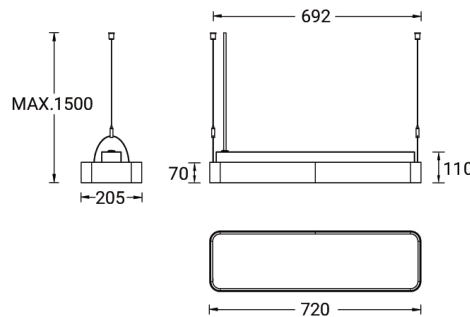

PITTSFIELD 4 (PIT-90004)

Technical information

Material	Aluminium	Input voltage	220-240 V 50/60 Hz	Operating temperature	-20 °C to 40 °C
Light source	1152 LED	Optic	O, P	MacAdam Ellipse	3 SDCM
Power	36 W	Optic value	Opal, Micro-prismatic	Lifetime L90B10 (hours)	> 23,000
Lumen	1360 lm	CCT / CRI	RGBW40	Lifetime L80B10 (hours)	> 45,000
Efficacy	38 lm/W	Dimming type	Bluetooth	Lifetime L80B50 (hours)	> 50,000
Driver option	Integral control gear	Product colours	Black, White, Matt Silver, Concrete - Urban, Softscape - Urban, Stone - Urban, Corten - Urban, Oak - Woodland, Walnut - Woodland, Pine - Woodland	Variants (Bluetooth)	Compatible with EN/ IEC 60598-2-22: Suitable for emergency installations as central supply, non-maintained (Z0)
Driver	Constant current (CC)				
		Weight	3.3 kg		

PIT-90004