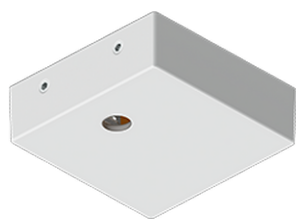

PITTSFIELD 4 (PIT-90005)

Product description

Down - 720 mm - RGBW DMX

Luminaire Structure

- Extruded aluminium bended profile with powder coating
- Stainless steel fasteners in grade 316
- Stainless steel, adjustable, suspension (1.5 m) complete with electrical wires in white for mounting
- PMMA diffuser with Opal (UGR <19) and micro prismatic (UGR <13) options for better glare control

SW01 - Oak - Woodland SW02 - Walnut - Woodland SW03 - Pine - Woodland

PITTSFIELD 4 (PIT-90005)

Technical information

Material	Aluminium	Input voltage	220-240 V 50/60 Hz	MacAdam Ellipse	3 SDCM
Light source	1152 LED	Optic	O, P	Lifetime L90B10 (hours)	> 23,000
Power	36 W	CCT / CRI	RGBW40	Lifetime L80B10 (hours)	> 45,000
Lumen	1360 lm	Dimming type	DMX, DMX/RDM	Lifetime L80B50 (hours)	> 50,000
Efficacy	50 lm/W	Product colours	Black, White, Matt Silver, Concrete - Urban, Softscape - Urban, Stone - Urban, Corten - Urban, Oak - Woodland, Walnut - Woodland, Pine - Woodland	Variants (DMX) Compatible with EN/ IEC 60598-2-22: Suitable for emergency installations as central supply, non-maintained (Z0)	
Driver option	Integral control gear				
Driver	Constant current (CC)				
		Weight	3.3 kg		
		Operating temperature	-20 °C to 40 °C		

PIT-90005

Accessories

Supply cable surface mounting box
A80981

Decorative pattern - Type A for PITTSFIELD 720 mm
A91921

Decorative pattern - Type B for PITTSFIELD 720 mm
A93321

Decorative pattern - Type C for PITTSFIELD 720 mm
A94721