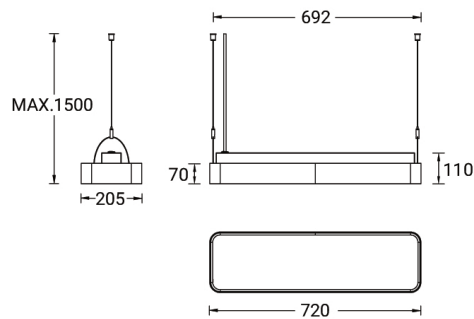

PITTSFIELD 4 (PIT-90005)

Technical information

Material	Aluminium	Input voltage	220-240 V 50/60 Hz	MacAdam Ellipse	3 SDCM
Light source	1152 LED	Optic	O, P	Lifetime L90B10 (hours)	> 23,000
Power	36 W	CCT / CRI	RGBW40	Lifetime L80B10 (hours)	> 45,000
Lumen	1360 lm	Dimming type	DMX, DMX/RDM	Lifetime L80B50 (hours)	> 50,000
Efficacy	50 lm/W	Product colours	Black, White, Matt Silver, Concrete - Urban, Softscape - Urban, Stone - Urban, Corten - Urban, Oak - Woodland, Walnut - Woodland, Pine - Woodland	Variants (DMX) Compatible with EN/ IEC 60598-2-22: Suitable for emergency installations as central supply, non-maintained (Z0)	
Driver option	Integral control gear				
Driver	Constant current (CC)				
		Weight	3.3 kg		
		Operating temperature	-20 °C to 40 °C		

PIT-90005