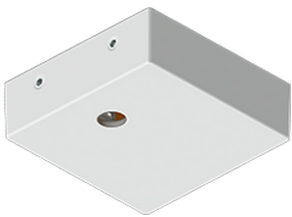

PITTSFIELD 4 (PIT-90013)

Product description

Down - 1060 mm - TW

Luminaire Structure

- Extruded aluminium bended profile with powder coating
- Stainless steel fasteners in grade 316
- Stainless steel, adjustable, suspension (1.5 m) complete with electrical wires in white for mounting
- PMMA diffuser with Opal (UGR <19) and micro prismatic (UGR <13) options for better glare control

Optic

P

Product colour

01 - Black (RAL 9011) 03 - White (RAL 9003) 05 - Matt Silver (RAL 9006)

Special finishes upon request

SU01 - Concrete - Urban SU02 - Softscape - Urban SU03 - Stone - Urban SU04 - Corten - Urban

SW01 - Oak - Woodland SW02 - Walnut - Woodland SW03 - Pine - Woodland

PITTSFIELD 4 (PIT-90013)

Technical information

Material	Aluminium	Input voltage	220-240 V 50/60 Hz	MacAdam Ellipse	3 SDCM
Light source	864 LED	Optic	O, P	Lifetime L90B10 (hours)	> 23,000
Power	43 W	CCT / CRI	TW (2700K - 6500K)	Lifetime L80B10 (hours)	> 45,000
Lumen	5444 lm	Dimming type	DALI	Lifetime L80B50 (hours)	> 50,000
Efficacy	101 lm/W	Product colours	Black, White, Matt Silver, Concrete - Urban, Softscape - Urban, Stone - Urban, Corten - Urban, Oak - Woodland, Walnut - Woodland, Pine - Woodland	Variants (DALI)	Compatible with EN/ IEC 60598-2-22: Suitable for emergency installations as central supply, non- maintained (Z0)
Driver option	Integral control gear				
Driver	Constant current (CC)	Weight	4.7 kg		
		Operating temperature	-20 °C to 40 °C		

PIT-90013

Accessories

Supply cable surface mounting box
A80981

Decorative pattern - Type A for
PITTSFIELD 1060 mm
A92021

Decorative pattern - Type B for
PITTSFIELD 1060 mm
A93421

Decorative pattern - Type C for
PITTSFIELD 1060 mm
A94821