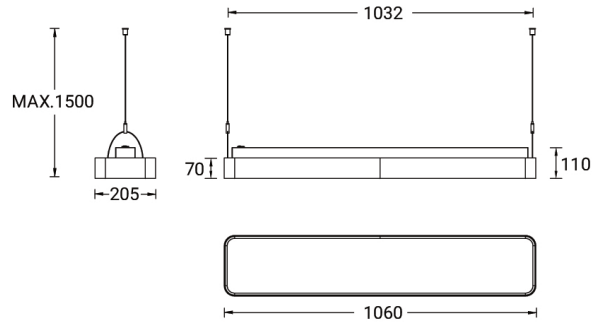

PITTSFIELD 4 (PIT-90013)

Technical information

Material	Aluminium	Input voltage	220-240 V 50/60 Hz	MacAdam Ellipse	3 SDCM
Light source	864 LED	Optic	O, P	Lifetime L90B10 (hours)	> 23,000
Power	43 W	CCT / CRI	TW (2700K - 6500K)	Lifetime L80B10 (hours)	> 45,000
Lumen	5444 lm	Dimming type	DALI	Lifetime L80B50 (hours)	> 50,000
Efficacy	101 lm/W	Product colours	Black, White, Matt Silver, Concrete - Urban, Softscape - Urban, Stone - Urban, Corten - Urban, Oak - Woodland, Walnut - Woodland, Pine - Woodland	Variants (DALI)	Compatible with EN/ IEC 60598-2-22: Suitable for emergency installations as central supply, non- maintained (Z0)
Driver option	Integral control gear				
Driver	Constant current (CC)	Weight	4.7 kg		
		Operating temperature	-20 °C to 40 °C		

PIT-90013