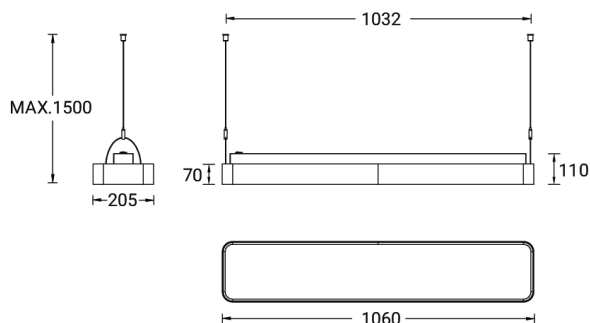

PITTSFIELD 4 (PIT-90015)

Technical information

Material	Aluminium
Light source	1728 LED
Power	54 W
Lumen	1905 lm
Efficacy	54 lm/W
Driver option	Integral control gear
Driver	Constant current (CC)

Input voltage	220-240 V 50/60 Hz
Optic	O, P
CCT / CRI	RGBW40
Dimming type	DMX, DMX/RDM
Product colours	Black, White, Matt Silver, Concrete - Urban, Softscape - Urban, Stone - Urban, Corten - Urban, Oak - Woodland, Walnut - Woodland, Pine - Woodland
Weight	4.7 kg
Operating temperature	-20 °C to 40 °C

MacAdam Ellipse	3 SDCM
Lifetime L90B10 (hours)	> 23,000
Lifetime L80B10 (hours)	> 45,000
Lifetime L80B50 (hours)	> 50,000
Variants (DMX)	Compatible with EN/ IEC 60598-2-22: Suitable for emergency installations as central supply, non-maintained (Z0)

PIT-90015