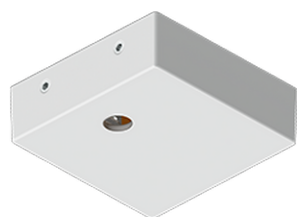

Accessories

Supply cable surface mounting box
A80981

Decorative pattern - Type A for PITTSFIELD 720 mm
A91921