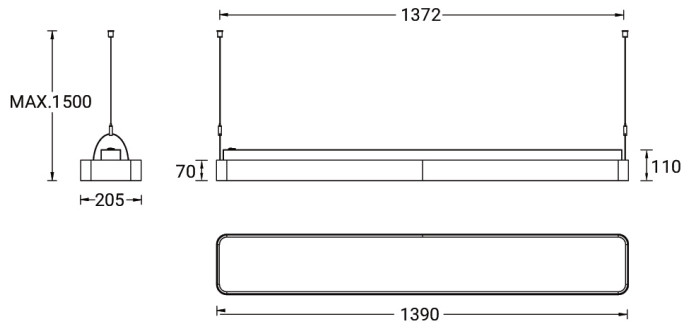

PITTSFIELD 4 (PIT-90022)

Technical information

Material	Aluminium	Input voltage	220-240 V 50/60 Hz	Operating temperature	-20 °C to 40 °C
Light source	576 LED	Optic	O, P	MacAdam Ellipse	3 SDCM
Power	49 W	Optic value	Opal, Micro-prismatic	Lifetime L90B10 (hours)	> 23,000
Lumen	5020 - 6044 lm	CCT / CRI	3000K CRI80, 4000K CRI80	Lifetime L80B10 (hours)	> 45,000
Efficacy	102 - 123 lm/W	Dimming type	On/Off, 1-10V, DALI	Lifetime L80B50 (hours)	> 50,000
Driver option	Integral control gear	Product colours	Black, White, Matt Silver, Concrete - Urban, Softscape - Urban, Stone - Urban, Corten - Urban, Oak - Woodland, Walnut - Woodland, Pine - Woodland	Variants (On/Off, 1-10V, DALI)	Compatible with EN/ IEC 60598-2-22: Suitable for emergency installations as central supply, non-maintained (Z0)
Driver	Constant current (CC)				
		Weight	5.9 kg		

PIT-90022