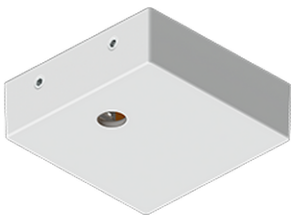

PITTSFIELD 4 (PIT-90022)

Product description

Down - 1390 mm

Luminaire Structure

- Extruded aluminium bended profile with powder coating
- Stainless steel fasteners in grade 316
- Stainless steel, adjustable, suspension (1.5 m) complete with electrical wires in white for mounting
- PMMA diffuser with Opal (UGR <19) and micro prismatic (UGR <13) options for better glare control

SW01 - Oak - Woodland SW02 - Walnut - Woodland SW03 - Pine - Woodland

PITTSFIELD 4 (PIT-90022)

Technical information

Material	Aluminium	Input voltage	220-240 V 50/60 Hz	Operating temperature	-20 °C to 40 °C
Light source	576 LED	Optic	O, P	MacAdam Ellipse	3 SDCM
Power	49 W	Optic value	Opal, Micro-prismatic	Lifetime L90B10 (hours)	> 23,000
Lumen	5020 - 6044 lm	CCT / CRI	3000K CRI80, 4000K CRI80	Lifetime L80B10 (hours)	> 45,000
Efficacy	102 - 123 lm/W	Dimming type	On/Off, 1-10V, DALI	Lifetime L80B50 (hours)	> 50,000
Driver option	Integral control gear	Product colours	Black, White, Matt Silver, Concrete - Urban, Softscape - Urban, Stone - Urban, Corten - Urban, Oak - Woodland, Walnut - Woodland, Pine - Woodland	Variants (On/Off, 1-10V, DALI)	Compatible with EN/ IEC 60598-2-22: Suitable for emergency installations as central supply, non-maintained (Z0)
Driver	Constant current (CC)				
		Weight	5.9 kg		

PIT-90022

Accessories

Supply cable surface mounting box
A80981

Wireless bluetooth converter
A90291

Xpress wireless switch
A90591

Decorative pattern - Type A for PITTSFIELD 1390 mm
A92121

PITTSFIELD 4 (PIT-90022)