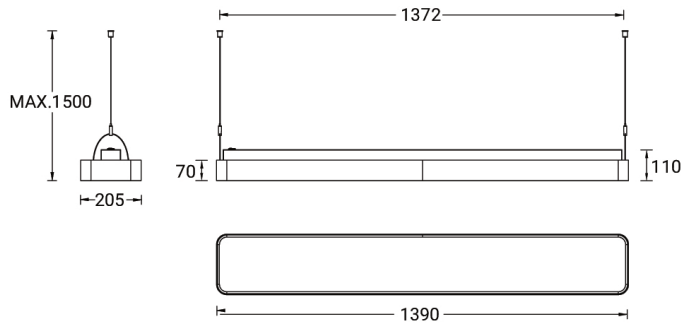

PITTSFIELD 4 (PIT-90023)

Technical information

Material	Aluminium	Input voltage	220-240 V 50/60 Hz	MacAdam Ellipse	3 SDCM
Light source	1152 LED	Optic	O, P	Lifetime L90B10 (hours)	> 23,000
Power	58 W	CCT / CRI	TW (2700K - 6500K)	Lifetime L80B10 (hours)	> 45,000
Lumen	6222 lm	Dimming type	DALI	Lifetime L80B50 (hours)	> 50,000
Efficacy	86 lm/W	Product colours	Black, White, Matt Silver, Concrete - Urban, Softscape - Urban, Stone - Urban, Corten - Urban, Oak - Woodland, Walnut - Woodland, Pine - Woodland	Variants (DALI)	Compatible with EN/ IEC 60598-2-22: Suitable for emergency installations as central supply, non-maintained (Z0)
Driver option	Integral control gear				
Driver	Constant current (CC)	Weight	5.9 kg		
		Operating temperature	-20 °C to 40 °C		

PIT-90023