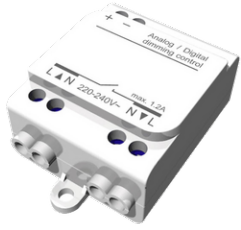

**PITTSFIELD 4 (PIT-90023)**

**Product description**

Down - 1390 mm - TW

**Luminaire Structure**

- Extruded aluminium bended profile with powder coating
- Stainless steel fasteners in grade 316
- Stainless steel, adjustable, suspension (1.5 m) complete with electrical wires in white for mounting
- PMMA diffuser with Opal (UGR <19) and micro prismatic (UGR <13) options for better glare control

PIT-90023

**Accessories**

Supply cable surface mounting box  
**A80981**

Decorative pattern - Type A for PITTSFIELD 1390 mm  
**A92121**

Decorative pattern - Type B for PITTSFIELD 1390 mm  
**A93521**

Decorative pattern - Type C for PITTSFIELD 1390 mm  
**A94921**

**PITTSFIELD 4 (PIT-90023)**

Wireless bluetooth converter  
**A90291**

Xpress wireless switch  
**A90591**

DALI Control System  
**Control-DALI**