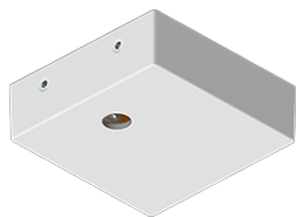

**PITTSFIELD 4 (PIT-90023)**

**Product description**

Down - 1390 mm - TW

**Luminaire Structure**

- Extruded aluminium bended profile with powder coating
- Stainless steel fasteners in grade 316
- Stainless steel, adjustable, suspension (1.5 m) complete with electrical wires in white for mounting
- PMMA diffuser with Opal (UGR <19) and micro prismatic (UGR <13) options for better glare control

SW01 - Oak - Woodland    SW02 - Walnut - Woodland    SW03 - Pine - Woodland

**PITTSFIELD 4 (PIT-90023)**

**Technical information**

<b>Material</b>	Aluminium	<b>Input voltage</b>	220-240 V 50/60 Hz	<b>MacAdam Ellipse</b>	3 SDCM
<b>Light source</b>	1152 LED	<b>Optic</b>	O, P	<b>Lifetime L90B10 (hours)</b>	> 23,000
<b>Power</b>	58 W	<b>CCT / CRI</b>	TW (2700K - 6500K)	<b>Lifetime L80B10 (hours)</b>	> 45,000
<b>Lumen</b>	6222 lm	<b>Dimming type</b>	DALI	<b>Lifetime L80B50 (hours)</b>	> 50,000
<b>Efficacy</b>	86 lm/W	<b>Product colours</b>	Black, White, Matt Silver, Concrete - Urban, Softscape - Urban, Stone - Urban, Corten - Urban, Oak - Woodland, Walnut - Woodland, Pine - Woodland	<b>Variants (DALI)</b>	Compatible with EN/ IEC 60598-2-22: Suitable for emergency installations as central supply, non-maintained (Z0)
<b>Driver option</b>	Integral control gear				
<b>Driver</b>	Constant current (CC)	<b>Weight</b>	5.9 kg		
		<b>Operating temperature</b>	-20 °C to 40 °C		

PIT-90023

**Accessories**

Supply cable surface mounting box  
**A80981**

Decorative pattern - Type A for PITTSFIELD 1390 mm  
**A92121**

Decorative pattern - Type B for PITTSFIELD 1390 mm  
**A93521**

Decorative pattern - Type C for PITTSFIELD 1390 mm  
**A94921**