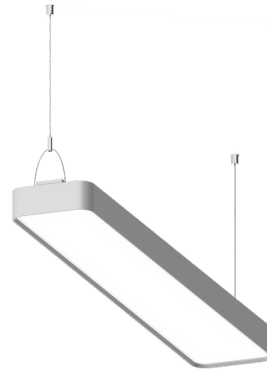

PITTSFIELD 4 (PIT-90024)

Product description

Down - 1390 mm - RGBW

Luminaire Structure

- Extruded aluminium bended profile with powder coating
- Stainless steel fasteners in grade 316
- Stainless steel, adjustable, suspension (1.5 m) complete with electrical wires in white for mounting
- PMMA diffuser with Opal (UGR <19) and micro prismatic (UGR <13) options for better glare control

Optic

P

Product colour

01 - Black (RAL 9011) 03 - White (RAL 9003) 05 - Matt Silver (RAL 9006)

Special finishes upon request

SU01 - Concrete - Urban SU02 - Softscape - Urban SU03 - Stone - Urban SU04 - Corten - Urban