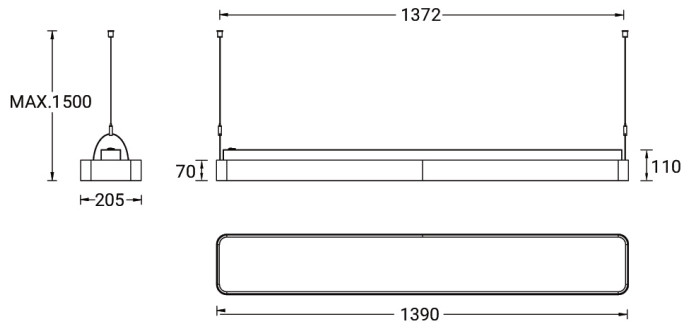

PITTSFIELD 4 (PIT-90024)

Technical information

Material	Aluminium	Input voltage	220-240 V 50/60 Hz	Operating temperature	-20 °C to 40 °C
Light source	2304 LED	Optic	O, P	MacAdam Ellipse	3 SDCM
Power	72 W	Optic value	Opal, Micro-prismatic	Lifetime L90B10 (hours)	> 23,000
Lumen	2178 lm	CCT / CRI	RGBW40	Lifetime L80B10 (hours)	> 45,000
Efficacy	30 lm/W	Dimming type	Bluetooth	Lifetime L80B50 (hours)	> 50,000
Driver option	Integral control gear	Product colours	Black, White, Matt Silver, Concrete - Urban, Softscape - Urban, Stone - Urban, Corten - Urban, Oak - Woodland, Walnut - Woodland, Pine - Woodland	Variants (Bluetooth)	Compatible with EN/ IEC 60598-2-22: Suitable for emergency installations as central supply, non-maintained (Z0)
Driver	Constant current (CC)				
		Weight	5.9 kg		

PIT-90024