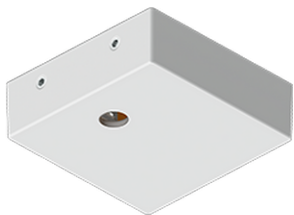

PITTSFIELD 4 (PIT-90024)

Product description

Down - 1390 mm - RGBW

Luminaire Structure

- Extruded aluminium bended profile with powder coating
- Stainless steel fasteners in grade 316
- Stainless steel, adjustable, suspension (1.5 m) complete with electrical wires in white for mounting
- PMMA diffuser with Opal (UGR <19) and micro prismatic (UGR <13) options for better glare control

SW01 - Oak - Woodland SW02 - Walnut - Woodland SW03 - Pine - Woodland

PITTSFIELD 4 (PIT-90024)

Technical information

Material	Aluminium	Input voltage	220-240 V 50/60 Hz	Operating temperature	-20 °C to 40 °C
Light source	2304 LED	Optic	O, P	MacAdam Ellipse	3 SDCM
Power	72 W	Optic value	Opal, Micro-prismatic	Lifetime L90B10 (hours)	> 23,000
Lumen	2178 lm	CCT / CRI	RGBW40	Lifetime L80B10 (hours)	> 45,000
Efficacy	30 lm/W	Dimming type	Bluetooth	Lifetime L80B50 (hours)	> 50,000
Driver option	Integral control gear	Product colours	Black, White, Matt Silver, Concrete - Urban, Softscape - Urban, Stone - Urban, Corten - Urban, Oak - Woodland, Walnut - Woodland, Pine - Woodland	Variants (Bluetooth)	Compatible with EN/ IEC 60598-2-22: Suitable for emergency installations as central supply, non-maintained (Z0)
Driver	Constant current (CC)				
		Weight	5.9 kg		

PIT-90024

Accessories

Supply cable surface mounting box
A80981

Decorative pattern - Type A for PITTSFIELD 720 mm
A91921

Decorative pattern - Type B for PITTSFIELD 720 mm
A93321

Decorative pattern - Type C for PITTSFIELD 720 mm
A94721