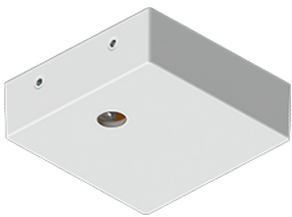

PITTSFIELD 4 (PIT-90025)

Product description

Down - 1390 mm- RGBW DMX

Luminaire Structure

- Extruded aluminium bended profile with powder coating
- Stainless steel fasteners in grade 316
- Stainless steel, adjustable, suspension (1.5 m) complete with electrical wires in white for mounting
- PMMA diffuser with Opal (UGR <19) and micro prismatic (UGR <13) options for better glare control

Optic

P

Product colour

01 - Black (RAL 9011) 03 - White (RAL 9003) 05 - Matt Silver (RAL 9006)

Special finishes upon request

SU01 - Concrete - Urban SU02 - Softscape - Urban SU03 - Stone - Urban SU04 - Corten - Urban

SW01 - Oak - Woodland SW02 - Walnut - Woodland SW03 - Pine - Woodland

PITTSFIELD 4 (PIT-90025)

Technical information

Material	Aluminium	Input voltage	220-240 V 50/60 Hz	MacAdam Ellipse	3 SDCM
Light source	2304 LED	Optic	O, P	Lifetime L90B10 (hours)	> 23,000
Power	72 W	CCT / CRI	RGBW40	Lifetime L80B10 (hours)	> 45,000
Lumen	2178 lm	Dimming type	DMX, DMX/RDM	Lifetime L80B50 (hours)	> 50,000
Efficacy	45 lm/W	Product colours	Black, White, Matt Silver, Concrete - Urban, Softscape - Urban, Stone - Urban, Corten - Urban, Oak - Woodland, Walnut - Woodland, Pine - Woodland	Variants (DMX)	Compatible with EN/ IEC 60598-2-22: Suitable for emergency installations as central supply, non-maintained (Z0)
Driver option	Integral control gear				
Driver	Constant current (CC)				
		Weight	5.9 kg		
		Operating temperature	-20 °C to 40 °C		

PIT-90025

Accessories

Supply cable surface mounting box
A80981

Decorative pattern - Type A for PITTSFIELD 720 mm
A91921

Decorative pattern - Type B for PITTSFIELD 720 mm
A93321

Decorative pattern - Type C for PITTSFIELD 720 mm
A94721