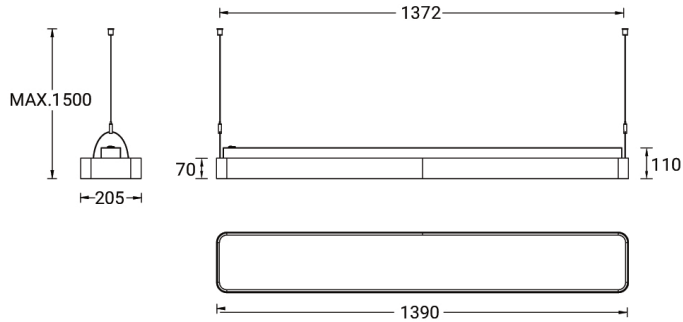

PITTSFIELD 4 (PIT-90025)

Technical information

Material	Aluminium	Input voltage	220-240 V 50/60 Hz	MacAdam Ellipse	3 SDCM
Light source	2304 LED	Optic	O, P	Lifetime L90B10 (hours)	> 23,000
Power	72 W	CCT / CRI	RGBW40	Lifetime L80B10 (hours)	> 45,000
Lumen	2178 lm	Dimming type	DMX, DMX/RDM	Lifetime L80B50 (hours)	> 50,000
Efficacy	45 lm/W	Product colours	Black, White, Matt Silver, Concrete - Urban, Softscape - Urban, Stone - Urban, Corten - Urban, Oak - Woodland, Walnut - Woodland, Pine - Woodland	Variants (DMX)	Compatible with EN/ IEC 60598-2-22: Suitable for emergency installations as central supply, non-maintained (Z0)
Driver option	Integral control gear				
Driver	Constant current (CC)				
		Weight	5.9 kg		
		Operating temperature	-20 °C to 40 °C		

PIT-90025