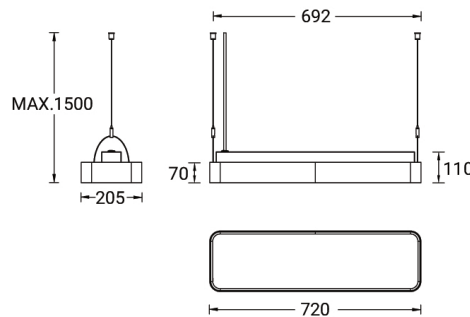

PITTSFIELD 4 (PIT-90101)

Technical information

Material	Aluminium
Light source	288 & 168 LED
Power	48 W
Lumen	4017 - 5836 lm
Driver option	Integral control gear
Driver	Constant current (CC)
Input voltage	220-240 V 50/60 Hz
Optic	O, P
Optic value	107°, 93°

Optic (2nd)	O
Optic (2nd) value	105°
CCT / CRI	3000K CRI80, 4000K CRI80
Bug	B1-U5-G1
ULR	40%, 41%
ULOR	40%, 41%
CIE flux code n°3	96, 97
Dimming type	On/Off, 1-10V, DALI
Product colours	Black, White, Matt Silver, Concrete - Urban, Softscape - Urban, Stone - Urban, Corten - Urban, Oak - Woodland, Walnut - Woodland, Pine - Woodland

Weight	3.7 kg
Operating temperature	-20 °C to 40 °C
MacAdam Ellipse	3 SDCM
Lifetime L90B10 (hours)	> 23,000
Lifetime L80B10 (hours)	> 45,000
Lifetime L80B50 (hours)	> 50,000
Variants (1-10V, DALI)	Compatible with EN/ IEC 60598-2-22: Suitable for emergency installations as central supply, non- maintained (Z0)

PIT-90101