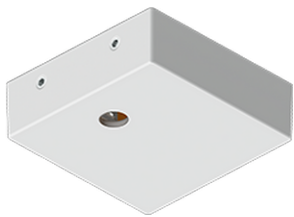

Accessories

Supply cable surface mounting box
A80981

Decorative pattern - Type A for
PITTSFIELD 720 mm
A91921