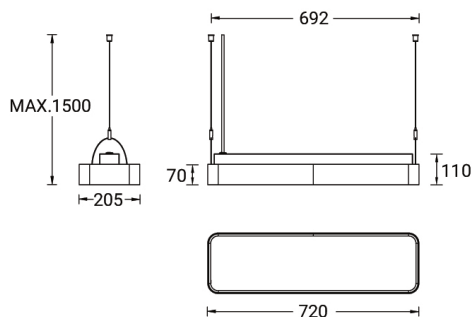

PITTSFIELD 4 (PIT-90102)

Technical information

Material	Aluminium
Light source	288 & 168 LED
Power	47 W
Lumen	4958 - 6922 lm
Driver option	Integral control gear
Driver	Constant current (CC)
Input voltage	220-240 V 50/60 Hz
Optic	O, P
Optic value	107°, 93°

Optic (2nd)	O
Optic (2nd) value	105°
CCT / CRI	3000K CRI80, 4000K CRI80
Bug	B2-U5-G1
ULR	31%, 33%
ULOR	31%, 33%
CIE flux code n°3	96, 97
Dimming type	On/Off, 1-10V, DALI
Product colours	Black, White, Matt Silver, Concrete - Urban, Softscape - Urban, Stone - Urban, Corten - Urban, Oak - Woodland, Walnut - Woodland, Pine - Woodland

Weight	3.7 kg
Operating temperature	-20 °C to 40 °C
MacAdam Ellipse	3 SDCM
Lifetime L90B10 (hours)	> 23,000
Lifetime L80B10 (hours)	> 45,000
Lifetime L80B50 (hours)	> 50,000
Variants (1-10V, DALI)	Compatible with EN/ IEC 60598-2-22: Suitable for emergency installations as central supply, non- maintained (Z0)

PIT-90102