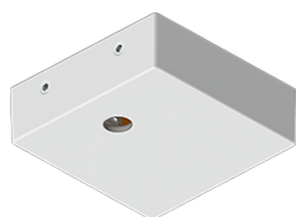

Accessories

Supply cable surface mounting box
A80981

Decorative pattern - Type A for
PITTSFIELD 720 mm
A91921