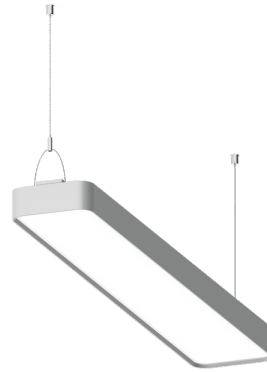

PITTSFIELD 4 (PIT-90102)

Product description

Down (Optic) & Up (Optic 2nd) - 720 mm

Luminaire Structure

- Extruded aluminium bended profile with powder coating
- Stainless steel fasteners in grade 316
- Stainless steel, adjustable, suspension (1.5 m) complete with electrical wires in white for mounting
- PMMA diffuser with Opal (UGR <19) and micro prismatic (UGR <13) options for better glare control