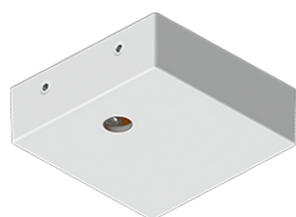

Accessories

Supply cable surface mounting box
A80981

Decorative pattern - Type A for PITTSFIELD 720 mm
A91921