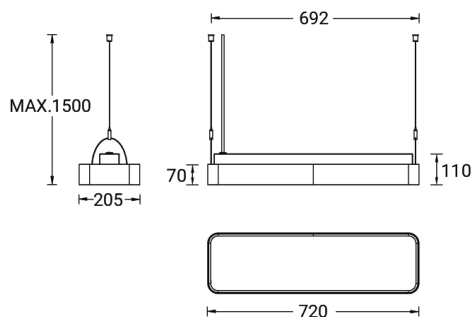

PITTSFIELD 4 (PIT-90104)

Technical information

Material	Aluminium
Light source	1152 & 672 LED
Power	67 W
Lumen	1234 lm
Driver option	Integral control gear
Driver	Constant current (CC)
Input voltage	220-240 V 50/60 Hz

Optic	O, P
Optic value	107°, 93°
Optic (2nd)	O
Optic (2nd) value	105°
CCT / CRI	RGBW40
Dimming type	Bluetooth
Product colours	Black, White, Matt Silver, Concrete - Urban, Softscape - Urban, Stone - Urban, Corten - Urban, Oak - Woodland, Walnut - Woodland, Pine - Woodland

Weight	3.7 kg
Operating temperature	-20 °C to 40 °C
MacAdam Ellipse	3 SDCM
Lifetime L90B10 (hours)	> 23,000
Lifetime L80B10 (hours)	> 45,000
Lifetime L80B50 (hours)	> 50,000
Variants (Bluetooth)	Compatible with EN/ IEC 60598-2-22: Suitable for emergency installations as central supply, non-maintained (Z0)

PIT-90104