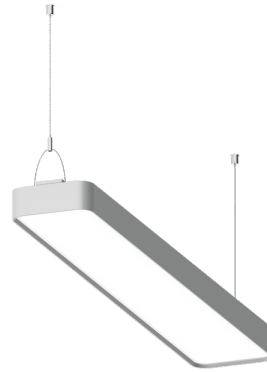

PITTSFIELD 4 (PIT-90105)

Product description

Down (Optic) & Up (Optic 2nd) - 720 mm - RGBW DMX

Luminaire Structure

- Extruded aluminium bended profile with powder coating
- Stainless steel fasteners in grade 316
- Stainless steel, adjustable, suspension (1.5 m) complete with electrical wires in white for mounting
- PMMA diffuser with Opal (UGR <19) and micro prismatic (UGR <13) options for better glare control