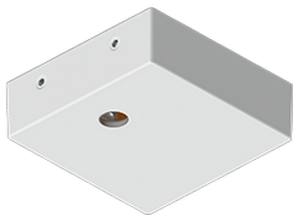

PITTSFIELD 4 (PIT-90105)

Product description

Down (Optic) & Up (Optic 2nd) - 720 mm - RGBW DMX

Luminaire Structure

- Extruded aluminium bended profile with powder coating
- Stainless steel fasteners in grade 316
- Stainless steel, adjustable, suspension (1.5 m) complete with electrical wires in white for mounting
- PMMA diffuser with Opal (UGR <19) and micro prismatic (UGR <13) options for better glare control

SW01 - Oak - Woodland SW02 - Walnut - Woodland SW03 - Pine - Woodland

PITTSFIELD 4 (PIT-90105)

Technical information

Material	Aluminium	Optic	O, P	Weight	3.7 kg
Light source	1152 & 672 LED	Optic value	107°, 93°	Operating temperature	-20 °C to 40 °C
Power	67 W	Optic (2nd)	0	MacAdam Ellipse	3 SDCM
Lumen	1234 lm	Optic (2nd) value	105°	Lifetime L90B10 (hours)	> 23,000
Driver option	Integral control gear	CCT / CRI	RGBW30, RGBW40	Lifetime L80B10 (hours)	> 45,000
Driver	Constant current (CC)	Dimming type	DMX, DMX/RDM	Lifetime L80B50 (hours)	> 50,000
Input voltage	220-240 V 50/60 Hz	Product colours	Black, White, Matt Silver, Concrete - Urban, Softscape - Urban, Stone - Urban, Corten - Urban, Oak - Woodland, Walnut - Woodland, Pine - Woodland	Variants (DMX)	Compatible with EN/ IEC 60598-2-22: Suitable for emergency installations as central supply, non-maintained (Z0)

PIT-90105

Accessories

Supply cable surface mounting box
A80981

Decorative pattern - Type A for PITTSFIELD 720 mm
A91921

Decorative pattern - Type B for PITTSFIELD 720 mm
A93321

Decorative pattern - Type C for PITTSFIELD 720 mm
A94721