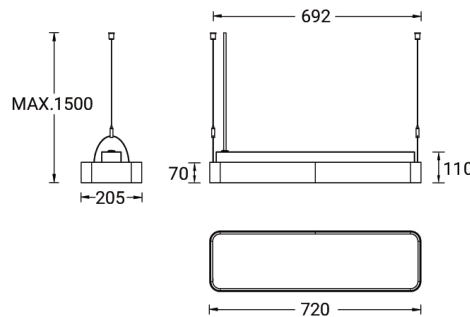

PITTSFIELD 4 (PIT-90105)

Technical information

Material	Aluminium	Optic	O, P	Weight	3.7 kg
Light source	1152 & 672 LED	Optic value	107°, 93°	Operating temperature	-20 °C to 40 °C
Power	67 W	Optic (2nd)	0	MacAdam Ellipse	3 SDCM
Lumen	1234 lm	Optic (2nd) value	105°	Lifetime L90B10 (hours)	> 23,000
Driver option	Integral control gear	CCT / CRI	RGBW30, RGBW40	Lifetime L80B10 (hours)	> 45,000
Driver	Constant current (CC)	Dimming type	DMX, DMX/RDM	Lifetime L80B50 (hours)	> 50,000
Input voltage	220-240 V 50/60 Hz	Product colours	Black, White, Matt Silver, Concrete - Urban, Softscape - Urban, Stone - Urban, Corten - Urban, Oak - Woodland, Walnut - Woodland, Pine - Woodland	Variants (DMX)	Compatible with EN/ IEC 60598-2-22: Suitable for emergency installations as central supply, non-maintained (Z0)

PIT-90105