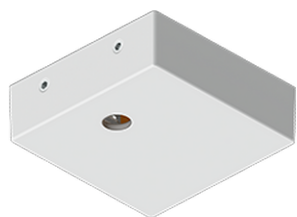

PITTSFIELD 4 (PIT-90112)

Product description

Down (Optic) & Up (Optic 2nd) - 1060 mm

Luminaire Structure

- Extruded aluminium bended profile with powder coating
- Stainless steel fasteners in grade 316
- Stainless steel, adjustable, suspension (1.5 m) complete with electrical wires in white for mounting
- PMMA diffuser with Opal (UGR <19) and micro prismatic (UGR <13) options for better glare control

SW01 - Oak - Woodland SW02 - Walnut - Woodland SW03 - Pine - Woodland

PITTSFIELD 4 (PIT-90112)

Technical information

Material	Aluminium	Optic value	108°, 93°	Product colours	Black, White, Matt Silver, Concrete - Urban, Softscape - Urban, Stone - Urban, Corten - Urban, Oak - Woodland, Walnut - Woodland, Pine - Woodland
Light source	432 & 240 LED	Optic (2nd)	0		
Power	83 W	Optic (2nd) value	180°		
Lumen	9054 - 9849 lm	CCT / CRI	3000K CRI80, 4000K CRI80		
Efficacy	109 - 119 lm/W	Bug	B2-U5-G1		
Driver option	Integral control gear	ULR	36%, 38%		
Driver	Constant current (CC)	ULOR	36%, 38%		
Input voltage	220-240 V 50/60 Hz	CIE flux code n°3	96, 97		
Optic	0, P	Dimming type	On/Off, 1-10V, DALI		
					Weight
				Operating temperature	-20 °C to 40 °C
				MacAdam Ellipse	3 SDCM
				Lifetime L90B10 (hours)	> 23,000
				Lifetime L80B10 (hours)	> 45,000
				Lifetime L80B50 (hours)	> 50,000
				Variants (On/Off, 1-10V, DALI)	Compatible with EN/ IEC 60598-2-22: Suitable for emergency installations as central supply, non-maintained (Z0)

PIT-90112

Accessories

Supply cable surface mounting box
A80981

Decorative pattern - Type A for PITTSFIELD 1060 mm
A92021

Decorative pattern - Type B for PITTSFIELD 1060 mm
A93421

Decorative pattern - Type C for PITTSFIELD 1060 mm
A94821