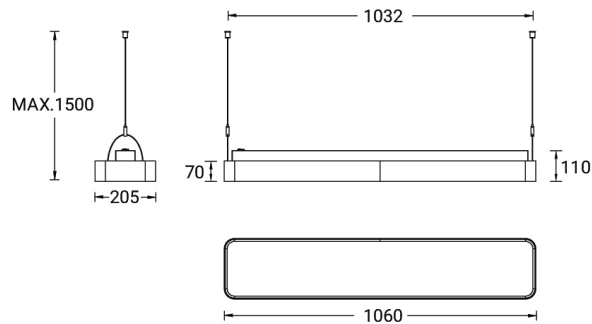

PITTSFIELD 4 (PIT-90112)

Technical information

Material	Aluminium	Optic value	108°, 93°	Product colours	Black, White, Matt Silver, Concrete - Urban, Softscape - Urban, Stone - Urban, Corten - Urban, Oak - Woodland, Walnut - Woodland, Pine - Woodland	
Light source	432 & 240 LED	Optic (2nd)	0			
Power	83 W	Optic (2nd) value	180°			
Lumen	9054 - 9849 lm	CCT / CRI	3000K CRI80, 4000K CRI80			
Efficacy	109 - 119 lm/W	Bug	B2-U5-G1			
Driver option	Integral control gear	ULR	36%, 38%			
Driver	Constant current (CC)	ULOR	36%, 38%			
Input voltage	220-240 V 50/60 Hz	CIE flux code n°3	96, 97			
Optic	0, P	Dimming type	On/Off, 1-10V, DALI			
					Weight	5.2 kg
				Operating temperature	-20 °C to 40 °C	
				MacAdam Ellipse	3 SDCM	
				Lifetime L90B10 (hours)	> 23,000	
				Lifetime L80B10 (hours)	> 45,000	
				Lifetime L80B50 (hours)	> 50,000	
				Variants (On/Off, 1-10V, DALI)	Compatible with EN/ IEC 60598-2-22: Suitable for emergency installations as central supply, non-maintained (Z0)	

PIT-90112