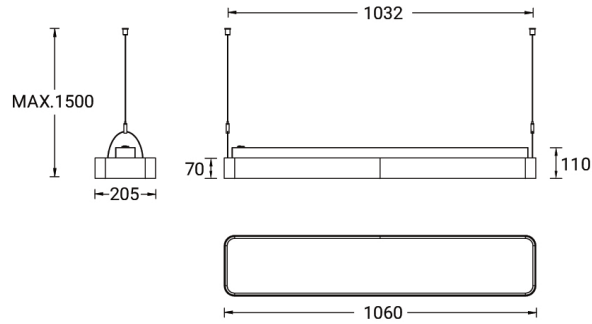

PITTSFIELD 4 (PIT-90113)

Technical information

Material	Aluminium	Optic	O, P	Weight	5.2 kg
Light source	864 & 480 LED	Optic value	107°, 93°	Operating temperature	-20 °C to 40 °C
Power	84 W	Optic (2nd)	O	MacAdam Ellipse	3 SDCM
Lumen	5231 lm	Optic (2nd) value	105°	Lifetime L90B10 (hours)	> 23,000
Driver option	Integral control gear	CCT / CRI	TW (2700K - 6500K)	Lifetime L80B10 (hours)	> 45,000
Driver	Constant current (CC)	Dimming type	DALI	Lifetime L80B50 (hours)	> 50,000
Input voltage	220-240 V 50/60 Hz	Product colours	Black, White, Matt Silver, Concrete - Urban, Softscape - Urban, Stone - Urban, Corten - Urban, Oak - Woodland, Walnut - Woodland, Pine - Woodland	Variants (DALI)	Compatible with EN/ IEC 60598-2-22: Suitable for emergency installations as central supply, non-maintained (Z0)

PIT-90113