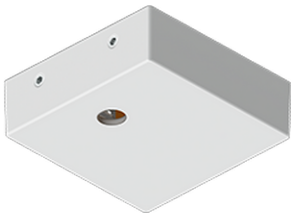

**PITTSFIELD 4 (PIT-90113)**

**Product description**

Down (Optic) & Up (Optic 2nd) - 1060 mm - TW

**Luminaire Structure**

- Extruded aluminium bended profile with powder coating
- Stainless steel fasteners in grade 316
- Stainless steel, adjustable, suspension (1.5 m) complete with electrical wires in white for mounting
- PMMA diffuser with Opal (UGR <19) and micro prismatic (UGR <13) options for better glare control

**PITTSFIELD 4 (PIT-90113)**

**Technical information**

<b>Material</b>	Aluminium	<b>Optic</b>	O, P	<b>Weight</b>	5.2 kg
<b>Light source</b>	864 & 480 LED	<b>Optic value</b>	107°, 93°	<b>Operating temperature</b>	-20 °C to 40 °C
<b>Power</b>	84 W	<b>Optic (2nd)</b>	O	<b>MacAdam Ellipse</b>	3 SDCM
<b>Lumen</b>	5231 lm	<b>Optic (2nd) value</b>	105°	<b>Lifetime L90B10 (hours)</b>	> 23,000
<b>Driver option</b>	Integral control gear	<b>CCT / CRI</b>	TW (2700K - 6500K)	<b>Lifetime L80B10 (hours)</b>	> 45,000
<b>Driver</b>	Constant current (CC)	<b>Dimming type</b>	DALI	<b>Lifetime L80B50 (hours)</b>	> 50,000
<b>Input voltage</b>	220-240 V 50/60 Hz	<b>Product colours</b>	Black, White, Matt Silver, Concrete - Urban, Softscape - Urban, Stone - Urban, Corten - Urban, Oak - Woodland, Walnut - Woodland, Pine - Woodland	<b>Variants (DALI)</b>	Compatible with EN/ IEC 60598-2-22: Suitable for emergency installations as central supply, non-maintained (Z0)

PIT-90113

**Accessories**

Supply cable surface mounting box  
**A80981**

Decorative pattern - Type A for PITTSFIELD 1060 mm  
**A92021**

Decorative pattern - Type B for PITTSFIELD 1060 mm  
**A93421**

Decorative pattern - Type C for PITTSFIELD 1060 mm  
**A94821**