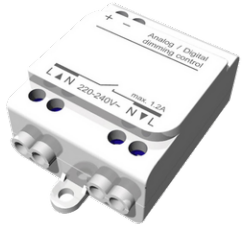

**PITTSFIELD 4 (PIT-90113)**

**Product description**

Down (Optic) & Up (Optic 2nd) - 1060 mm - TW

**Luminaire Structure**

- Extruded aluminium bended profile with powder coating
- Stainless steel fasteners in grade 316
- Stainless steel, adjustable, suspension (1.5 m) complete with electrical wires in white for mounting
- PMMA diffuser with Opal (UGR <19) and micro prismatic (UGR <13) options for better glare control

PIT-90113

**Accessories**

Supply cable surface mounting box  
**A80981**

Decorative pattern - Type A for PITTSFIELD 1060 mm  
**A92021**

Decorative pattern - Type B for PITTSFIELD 1060 mm  
**A93421**

Decorative pattern - Type C for PITTSFIELD 1060 mm  
**A94821**

**PITTSFIELD 4 (PIT-90113)**

Wireless bluetooth converter  
**A90291**

Xpress wireless switch  
**A90591**

DALI Control System  
**Control-DALI**