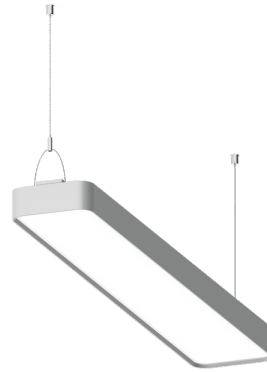

PITTSFIELD 4 (PIT-90115)

Product description

Down (Optic) & Up (Optic 2nd) - 1060 mm- RGBW DMX

Luminaire Structure

- Extruded aluminium bended profile with powder coating
- Stainless steel fasteners in grade 316
- Stainless steel, adjustable, suspension (1.5 m) complete with electrical wires in white for mounting
- PMMA diffuser with Opal (UGR <19) and micro prismatic (UGR <13) options for better glare control