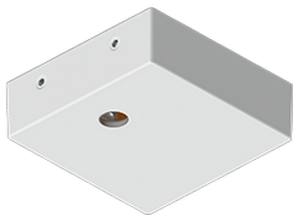

PITTSFIELD 4 (PIT-90115)

Product description

Down (Optic) & Up (Optic 2nd) - 1060 mm- RGBW DMX

Luminaire Structure

- Extruded aluminium bended profile with powder coating
- Stainless steel fasteners in grade 316
- Stainless steel, adjustable, suspension (1.5 m) complete with electrical wires in white for mounting
- PMMA diffuser with Opal (UGR <19) and micro prismatic (UGR <13) options for better glare control

SW01 - Oak - Woodland SW02 - Walnut - Woodland SW03 - Pine - Woodland

PITTSFIELD 4 (PIT-90115)

Technical information

Material	Aluminium	Optic	O, P	Weight	5.2 kg
Light source	1728 & 960 LED	Optic value	107°, 93°	Operating temperature	-20 °C to 40 °C
Power	84 W	Optic (2nd)	O	MacAdam Ellipse	3 SDCM
Lumen	1831 lm	Optic (2nd) value	105°	Lifetime L90B10 (hours)	> 23,000
Driver option	Integral control gear	CCT / CRI	RGBW30, RGBW40	Lifetime L80B10 (hours)	> 45,000
Driver	Constant current (CC)	Dimming type	DMX, DMX/RDM	Lifetime L80B50 (hours)	> 50,000
Input voltage	220-240 V 50/60 Hz	Product colours	Black, White, Matt Silver, Concrete - Urban, Softscape - Urban, Stone - Urban, Corten - Urban, Oak - Woodland, Walnut - Woodland, Pine - Woodland	Variants (DMX)	Compatible with EN/ IEC 60598-2-22: Suitable for emergency installations as central supply, non-maintained (Z0)

PIT-90115

Accessories

Supply cable surface mounting box
A80981

Decorative pattern - Type A for PITTSFIELD 720 mm
A91921

Decorative pattern - Type B for PITTSFIELD 720 mm
A93321

Decorative pattern - Type C for PITTSFIELD 720 mm
A94721