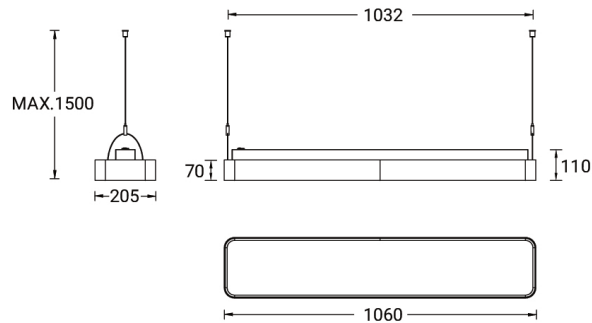

PITTSFIELD 4 (PIT-90115)

Technical information

Material	Aluminium	Optic	O, P	Weight	5.2 kg
Light source	1728 & 960 LED	Optic value	107°, 93°	Operating temperature	-20 °C to 40 °C
Power	84 W	Optic (2nd)	O	MacAdam Ellipse	3 SDCM
Lumen	1831 lm	Optic (2nd) value	105°	Lifetime L90B10 (hours)	> 23,000
Driver option	Integral control gear	CCT / CRI	RGBW30, RGBW40	Lifetime L80B10 (hours)	> 45,000
Driver	Constant current (CC)	Dimming type	DMX, DMX/RDM	Lifetime L80B50 (hours)	> 50,000
Input voltage	220-240 V 50/60 Hz	Product colours	Black, White, Matt Silver, Concrete - Urban, Softscape - Urban, Stone - Urban, Corten - Urban, Oak - Woodland, Walnut - Woodland, Pine - Woodland	Variants (DMX)	Compatible with EN/ IEC 60598-2-22: Suitable for emergency installations as central supply, non-maintained (Z0)

PIT-90115