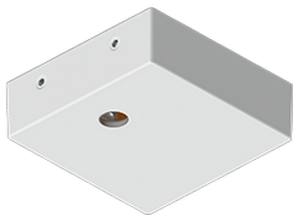

PITTSFIELD 4 (PIT-90121)

Product description

Down (Optic) & Up (Optic 2nd) - 1390 mm

Luminaire Structure

- Extruded aluminium bended profile with powder coating
- Stainless steel fasteners in grade 316
- Stainless steel, adjustable, suspension (1.5 m) complete with electrical wires in white for mounting
- PMMA diffuser with Opal (UGR <19) and micro prismatic (UGR <13) options for better glare control

SW01 - Oak - Woodland SW02 - Walnut - Woodland SW03 - Pine - Woodland

PITTSFIELD 4 (PIT-90121)

Technical information

Material	Aluminium	Optic (2nd)	O	Weight	6.4 kg
Light source	576 & 336 LED	Optic (2nd) value	105°	Operating temperature	-20 °C to 40 °C
Power	90 W	CCT / CRI	3000K CRI80, 4000K CRI80	MacAdam Ellipse	3 SDCM
Lumen	8780 - 9702 lm	Bug	B2-U5-G1	Lifetime L90B10 (hours)	> 23,000
Driver option	Integral control gear	ULR	56%, 59%	Lifetime L80B10 (hours)	> 45,000
Driver	Constant current (CC)	ULOR	56%, 59%	Lifetime L80B50 (hours)	> 50,000
Input voltage	220-240 V 50/60 Hz	CIE flux code n°3	96, 97	Variants (On/Off, 1-10V, DALI)	Compatible with EN/ IEC 60598-2-22: Suitable for emergency installations as central supply, non-maintained (ZO)
Optic	O, P	Dimming type	On/Off, 1-10V, DALI		
Optic value	107°, 93°	Product colours	Black, White, Matt Silver, Concrete - Urban, Softscape - Urban, Stone - Urban, Corten - Urban, Oak - Woodland, Walnut - Woodland, Pine - Woodland		

PIT-90121

Accessories

Supply cable surface mounting box
A80981

Decorative pattern - Type A for PITTSFIELD 1390 mm
A92121

Decorative pattern - Type B for PITTSFIELD 1390 mm
A93521

Decorative pattern - Type C for PITTSFIELD 1390 mm
A94921