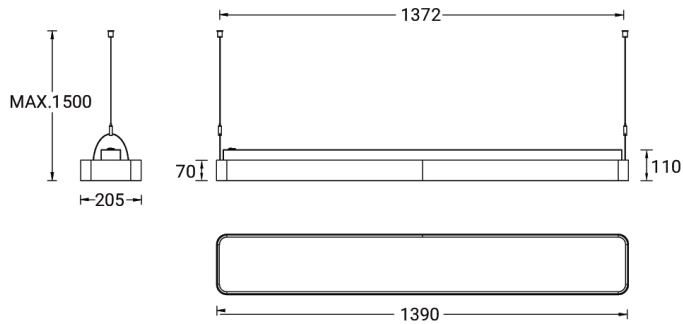

PITTSFIELD 4 (PIT-90121)

Technical information

Material	Aluminium	Optic (2nd)	O	Weight	6.4 kg
Light source	576 & 336 LED	Optic (2nd) value	105°	Operating temperature	-20 °C to 40 °C
Power	90 W	CCT / CRI	3000K CRI80, 4000K CRI80	MacAdam Ellipse	3 SDCM
Lumen	8780 - 9702 lm	Bug	B2-U5-G1	Lifetime L90B10 (hours)	> 23,000
Driver option	Integral control gear	ULR	56%, 59%	Lifetime L80B10 (hours)	> 45,000
Driver	Constant current (CC)	ULOR	56%, 59%	Lifetime L80B50 (hours)	> 50,000
Input voltage	220-240 V 50/60 Hz	CIE flux code n°3	96, 97	Variants (On/Off, 1-10V, DALI)	Compatible with EN/ IEC 60598-2-22: Suitable for emergency installations as central supply, non-maintained (ZO)
Optic	O, P	Dimming type	On/Off, 1-10V, DALI		
Optic value	107°, 93°	Product colours	Black, White, Matt Silver, Concrete - Urban, Softscape - Urban, Stone - Urban, Corten - Urban, Oak - Woodland, Walnut - Woodland, Pine - Woodland		

PIT-90121