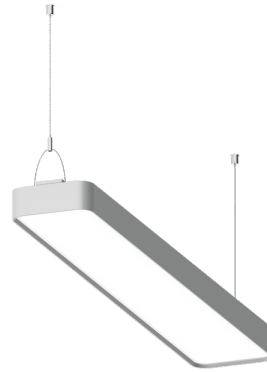

PITTSFIELD 4 (PIT-90121)

Product description

Down (Optic) & Up (Optic 2nd) - 1390 mm

Luminaire Structure

- Extruded aluminium bended profile with powder coating
- Stainless steel fasteners in grade 316
- Stainless steel, adjustable, suspension (1.5 m) complete with electrical wires in white for mounting
- PMMA diffuser with Opal (UGR <19) and micro prismatic (UGR <13) options for better glare control