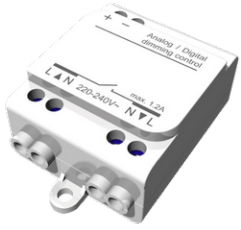

PITTSFIELD 4 (PIT-90121)

Product description

Down (Optic) & Up (Optic 2nd) - 1390 mm

Luminaire Structure

- Extruded aluminium bended profile with powder coating
- Stainless steel fasteners in grade 316
- Stainless steel, adjustable, suspension (1.5 m) complete with electrical wires in white for mounting
- PMMA diffuser with Opal (UGR <19) and micro prismatic (UGR <13) options for better glare control

PIT-90121

Accessories

Supply cable surface mounting box
A80981

Decorative pattern - Type A for PITTSFIELD 1390 mm
A92121

Decorative pattern - Type B for PITTSFIELD 1390 mm
A93521

Decorative pattern - Type C for PITTSFIELD 1390 mm
A94921

PITTSFIELD 4 (PIT-90121)

Wireless bluetooth converter
A90291

Xpress wireless switch
A90591

DALI Control System
Control-DALI