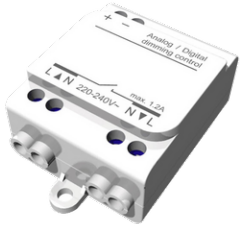

**PITTSFIELD 4 (PIT-90123)**

**Product description**

Down (Optic) & Up (Optic 2nd) - 1390 mm - TW

**Luminaire Structure**

- Extruded aluminium bended profile with powder coating
- Stainless steel fasteners in grade 316
- Stainless steel, adjustable, suspension (1.5 m) complete with electrical wires in white for mounting
- PMMA diffuser with Opal (UGR <19) and micro prismatic (UGR <13) options for better glare control

PIT-90123

**Accessories**

Supply cable surface mounting box  
**A80981**

Decorative pattern - Type A for PITTSFIELD 1390 mm  
**A92121**

Decorative pattern - Type B for PITTSFIELD 1390 mm  
**A93521**

Decorative pattern - Type C for PITTSFIELD 1390 mm  
**A94921**

**PITTSFIELD 4 (PIT-90123)**

Wireless bluetooth converter  
**A90291**

Xpress wireless switch  
**A90591**

DALI Control System  
**Control-DALI**