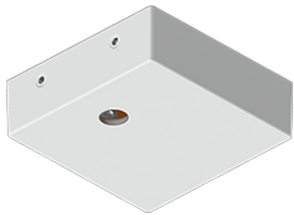

**PITTSFIELD 4 (PIT-90123)**

**Product description**

Down (Optic) & Up (Optic 2nd) - 1390 mm - TW

**Luminaire Structure**

- Extruded aluminium bended profile with powder coating
- Stainless steel fasteners in grade 316
- Stainless steel, adjustable, suspension (1.5 m) complete with electrical wires in white for mounting
- PMMA diffuser with Opal (UGR <19) and micro prismatic (UGR <13) options for better glare control

SW01 - Oak - Woodland    SW02 - Walnut - Woodland    SW03 - Pine - Woodland

**PITTSFIELD 4 (PIT-90123)**

**Technical information**

<b>Material</b>	Aluminium	<b>Optic</b>	O, P	<b>Weight</b>	6.4 kg
<b>Light source</b>	1152 & 672 LED	<b>Optic value</b>	107°, 93°	<b>Operating temperature</b>	-20 °C to 40 °C
<b>Power</b>	87 W	<b>Optic (2nd)</b>	O	<b>MacAdam Ellipse</b>	3 SDCM
<b>Lumen</b>	9679 lm	<b>Optic (2nd) value</b>	105°	<b>Lifetime L90B10 (hours)</b>	> 23,000
<b>Driver option</b>	Integral control gear	<b>CCT / CRI</b>	TW (2700K - 6500K)	<b>Lifetime L80B10 (hours)</b>	> 45,000
<b>Driver</b>	Constant current (CC)	<b>Dimming type</b>	DALI	<b>Lifetime L80B50 (hours)</b>	> 50,000
<b>Input voltage</b>	220-240 V 50/60 Hz	<b>Product colours</b>	Black, White, Matt Silver, Concrete - Urban, Softscape - Urban, Stone - Urban, Corten - Urban, Oak - Woodland, Walnut - Woodland, Pine - Woodland	<b>Variants (DALI)</b>	Compatible with EN/ IEC 60598-2-22: Suitable for emergency installations as central supply, non-maintained (Z0)

PIT-90123

**Accessories**

Supply cable surface mounting box  
**A80981**

Decorative pattern - Type A for PITTSFIELD 1390 mm  
**A92121**

Decorative pattern - Type B for PITTSFIELD 1390 mm  
**A93521**

Decorative pattern - Type C for PITTSFIELD 1390 mm  
**A94921**