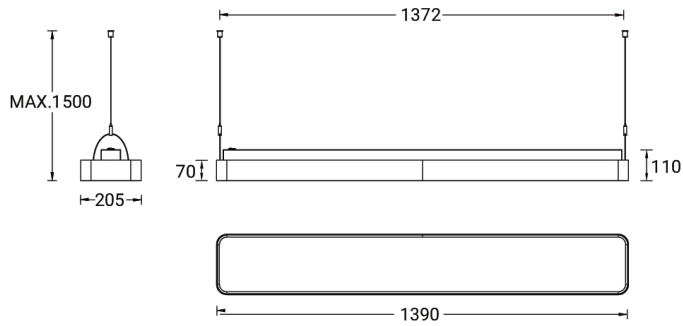

PITTSFIELD 4 (PIT-90123)

Technical information

Material	Aluminium	Optic	O, P	Weight	6.4 kg
Light source	1152 & 672 LED	Optic value	107°, 93°	Operating temperature	-20 °C to 40 °C
Power	87 W	Optic (2nd)	O	MacAdam Ellipse	3 SDCM
Lumen	9679 lm	Optic (2nd) value	105°	Lifetime L90B10 (hours)	> 23,000
Driver option	Integral control gear	CCT / CRI	TW (2700K - 6500K)	Lifetime L80B10 (hours)	> 45,000
Driver	Constant current (CC)	Dimming type	DALI	Lifetime L80B50 (hours)	> 50,000
Input voltage	220-240 V 50/60 Hz	Product colours	Black, White, Matt Silver, Concrete - Urban, Softscape - Urban, Stone - Urban, Corten - Urban, Oak - Woodland, Walnut - Woodland, Pine - Woodland	Variants (DALI)	Compatible with EN/ IEC 60598-2-22: Suitable for emergency installations as central supply, non-maintained (Z0)

PIT-90123