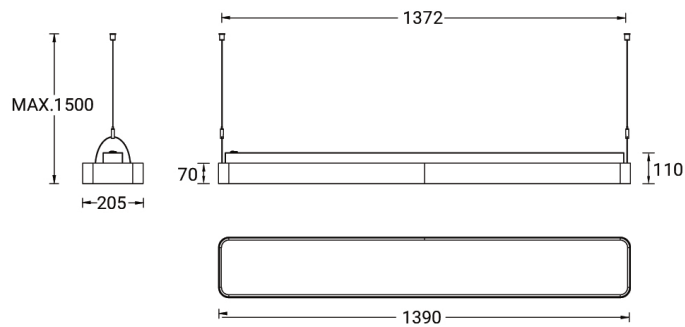

PITTSFIELD 4 (PIT-90124)

Technical information

Material	Aluminium
Light source	2304 & 1344 LED
Power	114 W
Lumen	3388 lm
Driver option	Integral control gear
Driver	Constant current (CC)
Input voltage	220-240 V 50/60 Hz

Optic	O, P
Optic value	107°, 93°
Optic (2nd)	0
Optic (2nd) value	105°
CCT / CRI	RGBW30, RGBW40
Dimming type	Bluetooth
Product colours	Black, White, Matt Silver, Concrete - Urban, Softscape - Urban, Stone - Urban, Corten - Urban, Oak - Woodland, Walnut - Woodland, Pine - Woodland

Weight	6.4 kg
Operating temperature	-20 °C to 40 °C
MacAdam Ellipse	3 SDCM
Lifetime L90B10 (hours)	> 23,000
Lifetime L80B10 (hours)	> 45,000
Lifetime L80B50 (hours)	> 50,000
Variants (Bluetooth)	Compatible with EN/ IEC 60598-2-22: Suitable for emergency installations as central supply, non-maintained (Z0)

PIT-90124