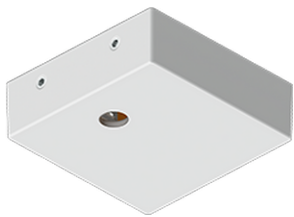

Accessories

Supply cable surface mounting box
A80981

Decorative pattern - Type A for PITTSFIELD 720 mm
A91921