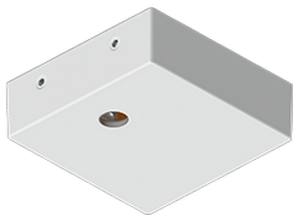

**PITTSFIELD 4 (PIT-90125)**

**Product description**

Down (Optic) & Up (Optic 2nd) - 1390 mm - RGBW DMX

**Luminaire Structure**

- Extruded aluminium bended profile with powder coating
- Stainless steel fasteners in grade 316
- Stainless steel, adjustable, suspension (1.5 m) complete with electrical wires in white for mounting
- PMMA diffuser with Opal (UGR <19) and micro prismatic (UGR <13) options for better glare control

SW01 - Oak - Woodland    SW02 - Walnut - Woodland    SW03 - Pine - Woodland

**PITTSFIELD 4 (PIT-90125)**

**Technical information**

<b>Material</b>	Aluminium	<b>Optic</b>	O, P	<b>Weight</b>	6.4 kg
<b>Light source</b>	2304 & 1344 LED	<b>Optic value</b>	107°, 93°	<b>Operating temperature</b>	-20 °C to 40 °C
<b>Power</b>	114 W	<b>Optic (2nd)</b>	O	<b>MacAdam Ellipse</b>	3 SDCM
<b>Lumen</b>	3388 lm	<b>Optic (2nd) value</b>	105°	<b>Lifetime L90B10 (hours)</b>	> 23,000
<b>Driver option</b>	Integral control gear	<b>CCT / CRI</b>	RGBW30, RGBW40	<b>Lifetime L80B10 (hours)</b>	> 45,000
<b>Driver</b>	Constant current (CC)	<b>Dimming type</b>	DMX, DMX/RDM	<b>Lifetime L80B50 (hours)</b>	> 50,000
<b>Input voltage</b>	220-240 V 50/60 Hz	<b>Product colours</b>	Black, White, Matt Silver, Concrete - Urban, Softscape - Urban, Stone - Urban, Corten - Urban, Oak - Woodland, Walnut - Woodland, Pine - Woodland	<b>Variants (DMX)</b>	Compatible with EN/ IEC 60598-2-22: Suitable for emergency installations as central supply, non-maintained (Z0)

PIT-90125

**Accessories**

Supply cable surface mounting box  
**A80981**

Decorative pattern - Type A for PITTSFIELD 720 mm  
**A91921**

Decorative pattern - Type B for PITTSFIELD 720 mm  
**A93321**

Decorative pattern - Type C for PITTSFIELD 720 mm  
**A94721**