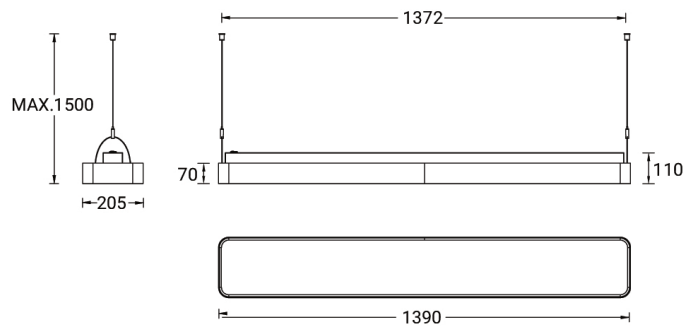

PITTSFIELD 4 (PIT-90125)

Technical information

Material	Aluminium	Optic	O, P	Weight	6.4 kg
Light source	2304 & 1344 LED	Optic value	107°, 93°	Operating temperature	-20 °C to 40 °C
Power	114 W	Optic (2nd)	O	MacAdam Ellipse	3 SDCM
Lumen	3388 lm	Optic (2nd) value	105°	Lifetime L90B10 (hours)	> 23,000
Driver option	Integral control gear	CCT / CRI	RGBW30, RGBW40	Lifetime L80B10 (hours)	> 45,000
Driver	Constant current (CC)	Dimming type	DMX, DMX/RDM	Lifetime L80B50 (hours)	> 50,000
Input voltage	220-240 V 50/60 Hz	Product colours	Black, White, Matt Silver, Concrete - Urban, Softscape - Urban, Stone - Urban, Corten - Urban, Oak - Woodland, Walnut - Woodland, Pine - Woodland	Variants (DMX)	Compatible with EN/ IEC 60598-2-22: Suitable for emergency installations as central supply, non-maintained (Z0)

PIT-90125