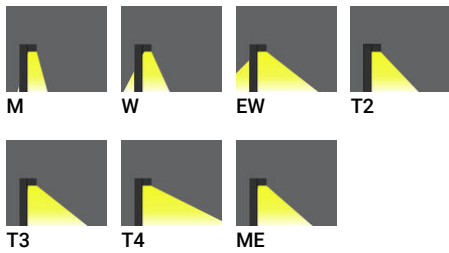

**PRAGUE 1 (PRA-10001) (Version 2)**

**Product description**

102x50 mm - 500 mm

**Luminaire Structure**

- Die-cast aluminium housing and frame
- Extruded aluminium column
- Pre-treated before powder coating ensuring high corrosion resistance
- Single cable entry
- One IP68 connector supplied with 0.2 m of 3x1.0 sqmm outdoor cable
- Stainless steel fasteners in grade 304 with zinc flake coating (ZFC)
- Durable silicone rubber gasket
- Clear toughened glass
- High-efficiency PMMA lens
- Integral control gear

**Optic**

**Product colour**

**Special finishes upon request**

**PRAGUE 1 (PRA-10001) (Version 2)**

**Technical information**

<b>Material</b>	Aluminium
<b>Light source</b>	4 LED
<b>Power</b>	7.6 W
<b>Lumen</b>	568 - 855 lm
<b>Efficacy</b>	75 - 113 lm/W
<b>Driver option</b>	Integral control gear
<b>Driver</b>	Constant current (CC)
<b>Input voltage</b>	220-240 V 50/60 Hz
<b>Optic</b>	M, W, EW, T2, T3, T4, ME

<b>Optic value</b>	30°, 56°, 99°x102°, 129°x49°, 112°x80°, 89°x60°, 122°x50°
<b>CCT / CRI</b>	3000K CRI80, 4000K CRI80
<b>Bug</b>	B0-U0-G0, B1-U0-G0
<b>ULR</b>	0%
<b>ULOR</b>	0%
<b>CIE flux code n°3</b>	100, 99
<b>Dimming type</b>	On/Off
<b>Product colours</b>	Black, Dark Grey, White, Matt Silver, Bronze, Concrete - Urban, Softscape - Urban, Stone - Urban, Corten - Urban, Oak - Woodland, Walnut - Woodland, Pine - Woodland
<b>Weight</b>	3.0 kg