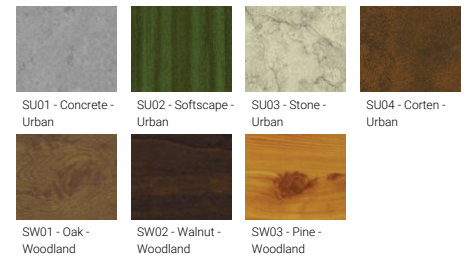

**PRAGUE 1 (PRA-10001) (Version 2)**

**Product description**

102x50 mm - 500 mm

**Luminaire Structure**

- Die-cast aluminium housing and frame
- Extruded aluminium column
- Pre-treated before powder coating ensuring high corrosion resistance
- Single cable entry
- One IP68 connector supplied with 0.2 m of 3x1.0 sqmm outdoor cable
- Stainless steel fasteners in grade 304 with zinc flake coating (ZFC)
- Durable silicone rubber gasket
- Clear toughened glass
- High-efficiency PMMA lens
- Integral control gear

**Optic**

**Product colour**

**Special finishes upon request**

**PRAGUE 1 (PRA-10001) (Version 2)**

**Technical information**

<b>Material</b>	Aluminium
<b>Light source</b>	4 LED
<b>Power</b>	7.6 W
<b>Lumen</b>	568 - 855 lm
<b>Efficacy</b>	75 - 113 lm/W
<b>Driver option</b>	Integral control gear
<b>Driver</b>	Constant current (CC)
<b>Input voltage</b>	220-240 V 50/60 Hz
<b>Optic</b>	M, W, EW, T2, T3, T4, ME

<b>Optic value</b>	30°, 56°, 99°x102°, 129°x49°, 112°x80°, 89°x60°, 122°x50°
<b>CCT / CRI</b>	3000K CRI80, 4000K CRI80
<b>Bug</b>	B0-U0-G0, B1-U0-G0
<b>ULR</b>	0%
<b>ULOR</b>	0%
<b>CIE flux code n°3</b>	100, 99
<b>Dimming type</b>	On/Off
<b>Product colours</b>	Black, Dark Grey, White, Matt Silver, Bronze, Concrete - Urban, Softscape - Urban, Stone - Urban, Corten - Urban, Oak - Woodland, Walnut - Woodland, Pine - Woodland
<b>Weight</b>	3.0 kg