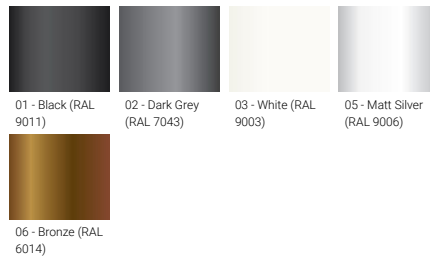

**PRAGUE 1 (PRA-10001) (Version 2)**

**Product description**

102x50 mm - 500 mm

**Luminaire Structure**

- Die-cast aluminium housing and frame
- Extruded aluminium column
- Pre-treated before powder coating ensuring high corrosion resistance
- Single cable entry
- One IP68 connector supplied with 0.2 m of 3x1.0 sqmm outdoor cable
- Stainless steel fasteners in grade 304 with zinc flake coating (ZFC)
- Durable silicone rubber gasket
- Clear toughened glass
- High-efficiency PMMA lens
- Integral control gear

**Optic**

**Product colour**

**Special finishes upon request**

**PRAGUE 1 (PRA-10001) (Version 2)**

**Technical information**

<b>Material</b>	Aluminium
<b>Light source</b>	4 LED
<b>Power</b>	7.6 W
<b>Lumen</b>	568 - 855 lm
<b>Efficacy</b>	75 - 113 lm/W
<b>Driver option</b>	Integral control gear
<b>Driver</b>	Constant current (CC)
<b>Input voltage</b>	220-240 V 50/60 Hz
<b>Optic</b>	M, W, EW, T2, T3, T4, ME

<b>Optic value</b>	30°, 56°, 99°x102°, 129°x49°, 112°x80°, 89°x60°, 122°x50°
<b>CCT / CRI</b>	3000K CRI80, 4000K CRI80
<b>Bug</b>	B0-U0-G0, B1-U0-G0
<b>ULR</b>	0%
<b>ULOR</b>	0%
<b>CIE flux code n°3</b>	100, 99
<b>Dimming type</b>	On/Off
<b>Product colours</b>	Black, Dark Grey, White, Matt Silver, Bronze, Concrete - Urban, Softscape - Urban, Stone - Urban, Corten - Urban, Oak - Woodland, Walnut - Woodland, Pine - Woodland
<b>Weight</b>	3.0 kg