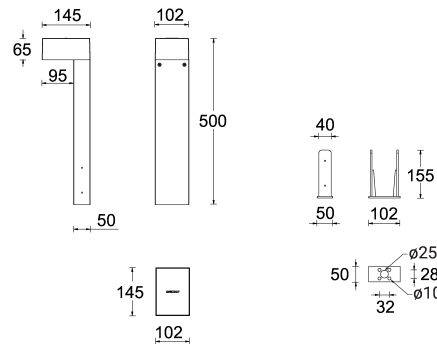

PRAGUE 1 (PRA-10001) (Version 2)

Technical information

Material	Aluminium
Light source	4 LED
Power	7.6 W
Lumen	568 - 855 lm
Efficacy	75 - 113 lm/W
Driver option	Integral control gear
Driver	Constant current (CC)
Input voltage	220-240 V 50/60 Hz
Optic	M, W, EW, T2, T3, T4, ME

Optic value	30°, 56°, 99°x102°, 129°x49°, 112°x80°, 89°x60°, 122°x50°
CCT / CRI	3000K CRI80, 4000K CRI80
Bug	B0-U0-G0, B1-U0-G0
ULR	0%
ULOR	0%
CIE flux code n°3	100, 99
Dimming type	On/Off
Product colours	Black, Dark Grey, White, Matt Silver, Bronze, Concrete - Urban, Softscape - Urban, Stone - Urban, Corten - Urban, Oak - Woodland, Walnut - Woodland, Pine - Woodland
Weight	3.0 kg

Operating temperature	-20 °C to 40 °C
Cable	One IP68 connector supplied with 0.2 m of 3x1.0 sqmm outdoor cable
Through wiring	Single cable entry
Lens / Reflector / Optic	Clear toughened glass, High-efficiency PMMA lens
MacAdam Ellipse	3 SDCM
Lifetime L90B10 (hours)	> 90,000
Lifetime L80B10 (hours)	> 90,000
Lifetime L80B50 (hours)	> 90,000
Variants (On/Off)	Compatible with EN/ IEC 60598-2-22: Suitable for emergency installations as central supply, non-maintained (Z0)

PRA-10001

Accessories