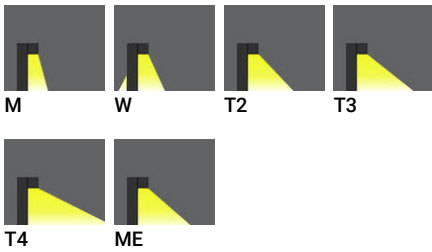

PRAGUE 3 (PRA-10022) (Version 2)

Product description

260x75 mm - 1000 mm - IK10

microPrim™

DARKSKY APPROVED
Reduces light pollution
Certified by DarkSky.org

Luminaire Structure

- Die-cast aluminium housing and frame
- Extruded aluminium column
- Pre-treated before powder coating ensuring high corrosion resistance
- Single cable entry
- One IP68 connector supplied with 0.2 m of 3x1.0 sqmm outdoor cable
- Stainless steel fasteners in grade 304 with zinc flake coating (ZFC)
- Durable silicone rubber gasket
- Clear toughened glass
- High-efficiency PMMA lens
- Integral control gear

Optic

Product colour

Special finishes upon request

PRAGUE 3 (PRA-10022) (Version 2)

Technical information

Material	Aluminium
Light source	12 LED
Power	20 W
Lumen	1938 - 2391 lm
Efficacy	102 - 126 lm/W
Driver option	Integral control gear
Driver	Constant current (CC)
Input voltage	220-240 V 50/60 Hz
Optic	M, W, EW, T2, T3, T4, ME

Optic value	30°x20°, 54°x33°, 104°x66°, 139°x56°, 126°x65°, 103°x68°, 137x57°
CCT / CRI	2700K CRI80, 3000K CRI80, 4000K CRI80
Bug	B0-U2-G1, B0-U3-G1, B1-U3-G1
ULR	2%, 3%, 7%, 8%, 9%, <1%
ULOR	0.03, 2%, 3%, 7%, 8%, 9%
CIE flux code n°3	95, 97
Dimming type	On/Off, 1-10V, DALI
Product colours	Black, Dark Grey, White, Matt Silver, Bronze, Concrete - Urban, Softscape - Urban, Stone - Urban, Corten - Urban, Oak - Woodland, Walnut - Woodland, Pine - Woodland
Weight	10.4 kg

Operating temperature	-20 °C to 40 °C
Cable	One IP68 connector supplied with 0.2 m of 3x1.0 sqmm outdoor cable
Through wiring	Single cable entry
Lens / Reflector / Optic	Clear toughened glass, High-efficiency PMMA lens
MacAdam Ellipse	3 SDCM
Lifetime L90B10 (hours)	> 90,000
Lifetime L80B10 (hours)	> 90,000
Lifetime L80B50 (hours)	> 90,000
Variants (On/Off, 1-10V, DALI)	Compatible with EN/ IEC 60598-2-22: Suitable for emergency installations as central supply, non-maintained (ZO)