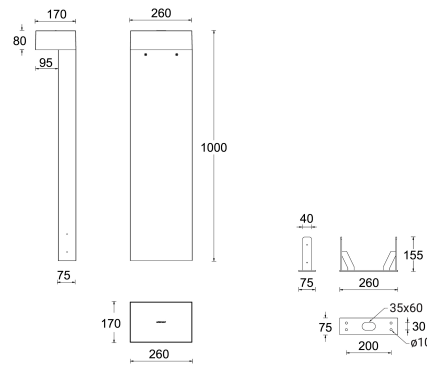

PRAGUE 3 (PRA-10022) (Version 2)

Technical information

Material	Aluminium
Light source	12 LED
Power	20 W
Lumen	1938 - 2391 lm
Efficacy	102 - 126 lm/W
Driver option	Integral control gear
Driver	Constant current (CC)
Input voltage	220-240 V 50/60 Hz
Optic	M, W, EW, T2, T3, T4, ME

Optic value	30°x20°, 54°x33°, 104°x66°, 139°x56°, 126°x65°, 103°x68°, 137x57°
CCT / CRI	2700K CRI80, 3000K CRI80, 4000K CRI80
Bug	B0-U2-G1, B0-U3-G1, B1-U3-G1
ULR	2%, 3%, 7%, 8%, 9%, <1%
ULOR	0.03, 2%, 3%, 7%, 8%, 9%
CIE flux code n°3	95, 97
Dimming type	On/Off, 1-10V, DALI
Product colours	Black, Dark Grey, White, Matt Silver, Bronze, Concrete - Urban, Softscape - Urban, Stone - Urban, Corten - Urban, Oak - Woodland, Walnut - Woodland, Pine - Woodland
Weight	10.4 kg

Operating temperature	-20 °C to 40 °C
Cable	One IP68 connector supplied with 0.2 m of 3x1.0 sqmm outdoor cable
Through wiring	Single cable entry
Lens / Reflector / Optic	Clear toughened glass, High-efficiency PMMA lens
MacAdam Ellipse	3 SDCM
Lifetime L90B10 (hours)	> 90,000
Lifetime L80B10 (hours)	> 90,000
Lifetime L80B50 (hours)	> 90,000
Variants (On/Off, 1-10V, DALI)	Compatible with EN/ IEC 60598-2-22: Suitable for emergency installations as central supply, non-maintained (ZO)

PRA-10022