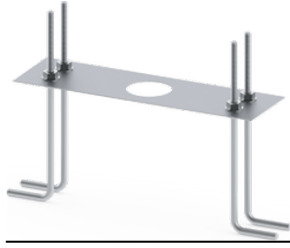

PRAGUE 3 (PRA-10022) (Version 2)

Product description

260x75 mm - 1000 mm - IK10

microPrim™

DARKSKY APPROVED
Reduces light pollution
Certified by DarkSky.org

Luminaire Structure

- Die-cast aluminium housing and frame
- Extruded aluminium column
- Pre-treated before powder coating ensuring high corrosion resistance
- Single cable entry
- One IP68 connector supplied with 0.2 m of 3x1.0 sqmm outdoor cable
- Stainless steel fasteners in grade 304 with zinc flake coating (ZFC)
- Durable silicone rubber gasket
- Clear toughened glass
- High-efficiency PMMA lens
- Integral control gear

Operating temperature	-20 °C to 40 °C
Cable	One IP68 connector supplied with 0.2 m of 3x1.0 sqmm outdoor cable
Through wiring	Single cable entry
Lens / Reflector / Optic	Clear toughened glass, High-efficiency PMMA lens
MacAdam Ellipse	3 SDCM
Lifetime L90B10 (hours)	> 90,000
Lifetime L80B10 (hours)	> 90,000
Lifetime L80B50 (hours)	> 90,000
Variants (On/Off, 1-10V, DALI)	Compatible with EN/ IEC 60598-2-22: Suitable for emergency installations as central supply, non-maintained (ZO)

PRA-10022

PRAGUE 3 (PRA-10022) (Version 2)

Accessory

DALI Control System
Control-DALI

Anchor bolt
A12091

Root mount kit
A14891
