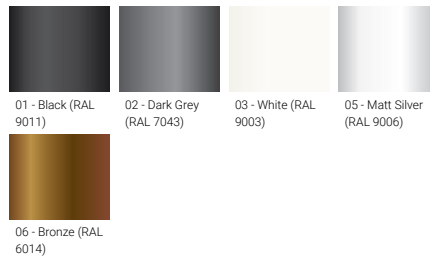

**Optic**

**Product colour**

**Special finishes upon request**

**POWERVISION 5 (PW59-GP042)**

**Technical information**

<b>Material</b>	Aluminium	<b>Optic</b>	M, W, EW, T2, T3, T4	<b>Through wiring</b>	Single cable entry, through wiring upon request
<b>Light source</b>	24 LED	<b>Optic value</b>	27°, 51°, 122°, 141°x52°, 141°x69°, 99°x79°	<b>Lens / Reflector / Optic</b>	Clear toughened glass
<b>Power</b>	38 W	<b>CCT / CRI</b>	3000K CRI80, 4000K CRI80	<b>MacAdam Ellipse</b>	3 SDCM
<b>Lumen</b>	4272 - 4941 lm	<b>Dimming type</b>	On/Off, 1-10V, DALI	<b>Lifetime L90B10 (hours)</b>	> 90,000
<b>Efficacy</b>	112 - 130 lm/W	<b>Product colours</b>	Black, Dark Grey, White, Matt Silver, Bronze, Concrete - Urban, Softscape - Urban, Stone - Urban, Corten - Urban, Oak - Woodland, Walnut - Woodland, Pine - Woodland	<b>Lifetime L80B10 (hours)</b>	> 90,000
<b>Driver option</b>	Integral control gear			<b>Lifetime L80B50 (hours)</b>	> 90,000
<b>Driver</b>	Constant current (CC)	<b>Weight</b>	6.5 kg	<b>Variants (On/Off, 1-10V, DALI)</b>	Compatible with EN/ IEC 60598-2-22: Suitable for emergency installations as central supply, non-maintained (Z0)
<b>Input voltage</b>	220-240 V 50/60 Hz	<b>Operating temperature</b>	-20 °C to 40 °C		
		<b>Cable</b>	One IP68 connector supplied with 0.2 m of 3x1.0 sqmm outdoor cable		