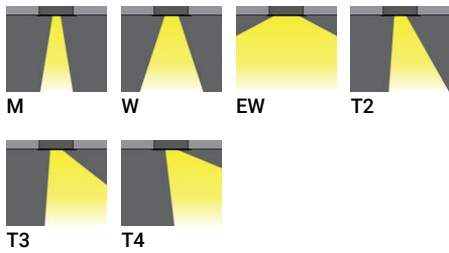

**POWERVISION 5 (PW59-GP042)**

**Luminaire Structure**

- Extruded aluminium housing
- Pre-treated before powder coating ensuring high corrosion resistance
- Thermal heat dissipation body
- Single cable entry, through wiring upon request
- One IP68 connector supplied with 0.2 m of 3x1.0 sqmm outdoor cable
- Stainless steel fasteners in grade 304 with zinc flake coating (ZFC)
- Durable silicone rubber gasket
- Clear toughened glass
- Integral control gear

**Optic**

**Product colour**

**Special finishes upon request**

**POWERVISION 5 (PW59-GP042)**

**Technical information**

<b>Material</b>	Aluminium	<b>Optic</b>	M, W, EW, T2, T3, T4	<b>Through wiring</b>	Single cable entry, through wiring upon request
<b>Light source</b>	24 LED	<b>Optic value</b>	27°, 51°, 122°, 141°x52°, 141°x69°, 99°x79°	<b>Lens / Reflector / Optic</b>	Clear toughened glass
<b>Power</b>	38 W	<b>CCT / CRI</b>	3000K CRI80, 4000K CRI80	<b>MacAdam Ellipse</b>	3 SDCM
<b>Lumen</b>	4272 - 4941 lm	<b>Dimming type</b>	On/Off, 1-10V, DALI	<b>Lifetime L90B10 (hours)</b>	> 90,000
<b>Efficacy</b>	112 - 130 lm/W	<b>Product colours</b>	Black, Dark Grey, White, Matt Silver, Bronze, Concrete - Urban, Softscape - Urban, Stone - Urban, Corten - Urban, Oak - Woodland, Walnut - Woodland, Pine - Woodland	<b>Lifetime L80B10 (hours)</b>	> 90,000
<b>Driver option</b>	Integral control gear			<b>Lifetime L80B50 (hours)</b>	> 90,000
<b>Driver</b>	Constant current (CC)	<b>Weight</b>	6.5 kg	<b>Variants (On/Off, 1-10V, DALI)</b>	Compatible with EN/ IEC 60598-2-22: Suitable for emergency installations as central supply, non-maintained (Z0)
<b>Input voltage</b>	220-240 V 50/60 Hz	<b>Operating temperature</b>	-20 °C to 40 °C		
		<b>Cable</b>	One IP68 connector supplied with 0.2 m of 3x1.0 sqmm outdoor cable		