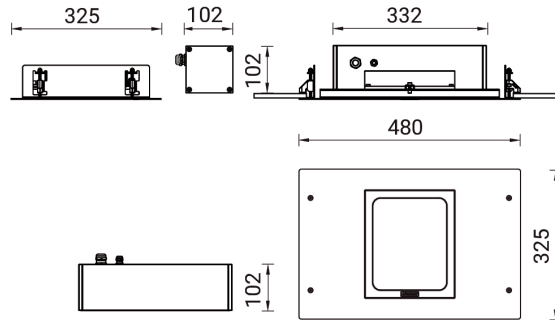

POWERVISION 5 (PW59-GP042)

Technical information

Material	Aluminium	Optic	M, W, EW, T2, T3, T4	Through wiring	Single cable entry, through wiring upon request
Light source	24 LED	Optic value	27°, 51°, 122°, 141°x52°, 141°x69°, 99°x79°	Lens / Reflector / Optic	Clear toughened glass
Power	38 W	CCT / CRI	3000K CRI80, 4000K CRI80	MacAdam Ellipse	3 SDCM
Lumen	4272 - 4941 lm	Dimming type	On/Off, 1-10V, DALI	Lifetime L90B10 (hours)	> 90,000
Efficacy	112 - 130 lm/W	Product colours	Black, Dark Grey, White, Matt Silver, Bronze, Concrete - Urban, Softscape - Urban, Stone - Urban, Corten - Urban, Oak - Woodland, Walnut - Woodland, Pine - Woodland	Lifetime L80B10 (hours)	> 90,000
Driver option	Integral control gear			Lifetime L80B50 (hours)	> 90,000
Driver	Constant current (CC)	Weight	6.5 kg	Variants (On/Off, 1-10V, DALI)	Compatible with EN/ IEC 60598-2-22: Suitable for emergency installations as central supply, non-maintained (Z0)
Input voltage	220-240 V 50/60 Hz	Operating temperature	-20 °C to 40 °C		
		Cable	One IP68 connector supplied with 0.2 m of 3x1.0 sqmm outdoor cable		

PW59-GP042