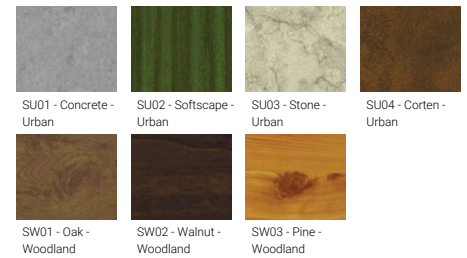

**Optic**

**Product colour**

**Special finishes upon request**

**POWERVISION 5 (PW59-GP042)**

**Technical information**

<b>Material</b>	Aluminium	<b>Optic</b>	M, W, EW, T2, T3, T4	<b>Through wiring</b>	Single cable entry, through wiring upon request
<b>Light source</b>	24 LED	<b>Optic value</b>	27°, 51°, 122°, 141°x52°, 141°x69°, 99°x79°	<b>Lens / Reflector / Optic</b>	Clear toughened glass
<b>Power</b>	38 W	<b>CCT / CRI</b>	3000K CRI80, 4000K CRI80	<b>MacAdam Ellipse</b>	3 SDCM
<b>Lumen</b>	4272 - 4941 lm	<b>Dimming type</b>	On/Off, 1-10V, DALI	<b>Lifetime L90B10 (hours)</b>	> 90,000
<b>Efficacy</b>	112 - 130 lm/W	<b>Product colours</b>	Black, Dark Grey, White, Matt Silver, Bronze, Concrete - Urban, Softscape - Urban, Stone - Urban, Corten - Urban, Oak - Woodland, Walnut - Woodland, Pine - Woodland	<b>Lifetime L80B10 (hours)</b>	> 90,000
<b>Driver option</b>	Integral control gear			<b>Lifetime L80B50 (hours)</b>	> 90,000
<b>Driver</b>	Constant current (CC)	<b>Weight</b>	6.5 kg	<b>Variants (On/Off, 1-10V, DALI)</b>	Compatible with EN/ IEC 60598-2-22: Suitable for emergency installations as central supply, non-maintained (Z0)
<b>Input voltage</b>	220-240 V 50/60 Hz	<b>Operating temperature</b>	-20 °C to 40 °C		
		<b>Cable</b>	One IP68 connector supplied with 0.2 m of 3x1.0 sqmm outdoor cable		