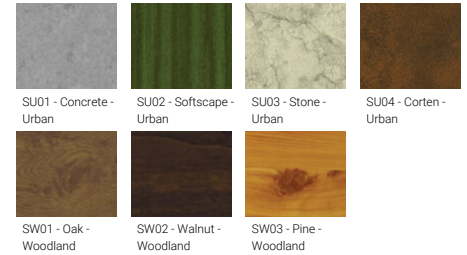

Special finishes upon request