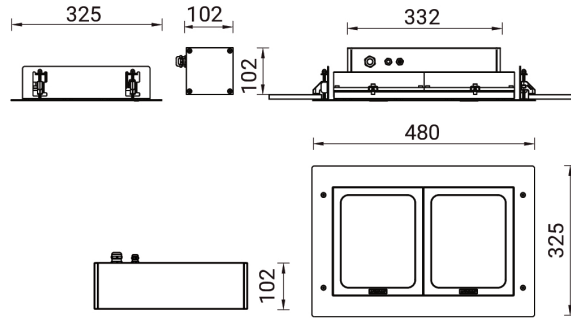

POWERVISION 6 (PW69-GP080)

Technical information

Material	Aluminium
Light source	48 LED
Power	75 W
Lumen	8543 - 9882 lm
Efficacy	114 - 132 lm/W
Driver option	Integral control gear
Driver	Constant current (CC)
Input voltage	220-240 V 50/60 Hz

Optic	M, W, EW, T2, T3, T4
Optic value	27°, 51°, 122°, 141°x52°, 141°x69°, 99°x79°
CCT / CRI	3000K CRI80, 4000K CRI80
Dimming type	On/Off, 1-10V, DALI
Product colours	Black, Dark Grey, White, Matt Silver, Bronze, Concrete - Urban, Softscape - Urban, Stone - Urban, Corten - Urban, Oak - Woodland, Walnut - Woodland, Pine - Woodland
Weight	11.0 kg
Operating temperature	-20 °C to 40 °C
Cable	One IP68 connector supplied with 0.2 m of 3x1.0 sqmm outdoor cable

Through wiring	Single cable entry, through wiring upon request
Lens / Reflector / Optic	Clear toughened glass
MacAdam Ellipse	3 SDCM
Lifetime L90B10 (hours)	> 90,000
Lifetime L80B10 (hours)	> 90,000
Lifetime L80B50 (hours)	> 90,000

PW69-GP080