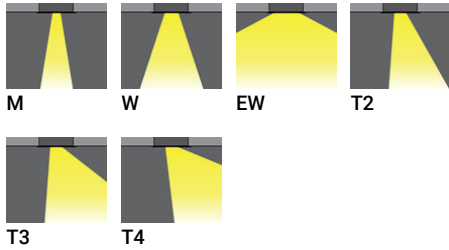

**POWERVISION 6 (PW69-GP080)**

**Luminaire Structure**

- Extruded aluminium housing
- Pre-treated before powder coating ensuring high corrosion resistance
- Thermal heat dissipation body
- Single cable entry, through wiring upon request
- One IP68 connector supplied with 0.2 m of 3x1.0 sqmm outdoor cable
- Stainless steel fasteners in grade 304 with zinc flake coating (ZFC)
- Durable silicone rubber gasket
- Clear toughened glass
- Integral control gear

**Optic**

**Product colour**

**Special finishes upon request**

**POWERVISION 6 (PW69-GP080)**

**Technical information**

<b>Material</b>	Aluminium
<b>Light source</b>	48 LED
<b>Power</b>	75 W
<b>Lumen</b>	8543 - 9882 lm
<b>Efficacy</b>	114 - 132 lm/W
<b>Driver option</b>	Integral control gear
<b>Driver</b>	Constant current (CC)
<b>Input voltage</b>	220-240 V 50/60 Hz

<b>Optic</b>	M, W, EW, T2, T3, T4
<b>Optic value</b>	27°, 51°, 122°, 141°x52°, 141°x69°, 99°x79°
<b>CCT / CRI</b>	3000K CRI80, 4000K CRI80
<b>Dimming type</b>	On/Off, 1-10V, DALI
<b>Product colours</b>	Black, Dark Grey, White, Matt Silver, Bronze, Concrete - Urban, Softscape - Urban, Stone - Urban, Corten - Urban, Oak - Woodland, Walnut - Woodland, Pine - Woodland
<b>Weight</b>	11.0 kg
<b>Operating temperature</b>	-20 °C to 40 °C
<b>Cable</b>	One IP68 connector supplied with 0.2 m of 3x1.0 sqmm outdoor cable

<b>Through wiring</b>	Single cable entry, through wiring upon request
<b>Lens / Reflector / Optic</b>	Clear toughened glass
<b>MacAdam Ellipse</b>	3 SDCM
<b>Lifetime L90B10 (hours)</b>	> 90,000
<b>Lifetime L80B10 (hours)</b>	> 90,000
<b>Lifetime L80B50 (hours)</b>	> 90,000