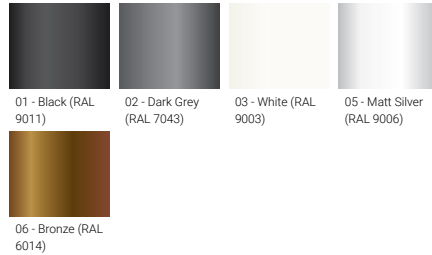

Product colour