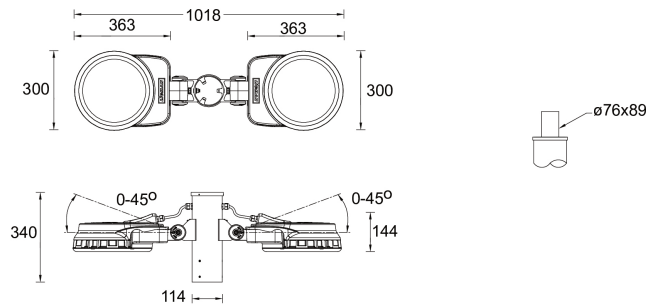

QUANTUM 2 (QA-21033)

Technical information

Material	Aluminium
Light source	2 x 18 LED
Power	152 W
Lumen	13376 - 14350 lm
Efficacy	88 - 94 lm/W
Driver option	Integral control gear
Driver	Constant current (CC)
Input voltage	220-240 V 50/60 Hz
Optic	VN

Optic value	8°
CCT / CRI	3000K, 4000K
Bug	B4-U0-G0
ULR	0%
ULOR	0%
CIE flux code n°3	100
Dimming type	On/Off, 1-10V, DALI
Product colours	Black, Dark Grey, White, Matt Silver, Bronze, Concrete - Urban, Softscape - Urban, Stone - Urban, Corten - Urban, Oak - Woodland, Walnut - Woodland, Pine - Woodland
Weight	20.0 kg

Operating temperature	-20 °C to 40 °C
Cable	One cable gland supplied with 0.5 m of 3x1.0 sqmm outdoor cable
Through wiring	Single cable entry
Lens / Reflector / Optic	High-efficiency PMMA lens, Clear toughened glass
MacAdam Ellipse	3 SDCM
Lifetime L90B10 (hours)	> 109,000
Lifetime L80B10 (hours)	> 109,000
Lifetime L80B50 (hours)	> 109,000
Variants (On/Off, 1-10V, DALI)	Compatible with EN/ IEC 60598-2-22: Suitable for emergency installations as central supply, non-maintained (ZO)

QA-21033