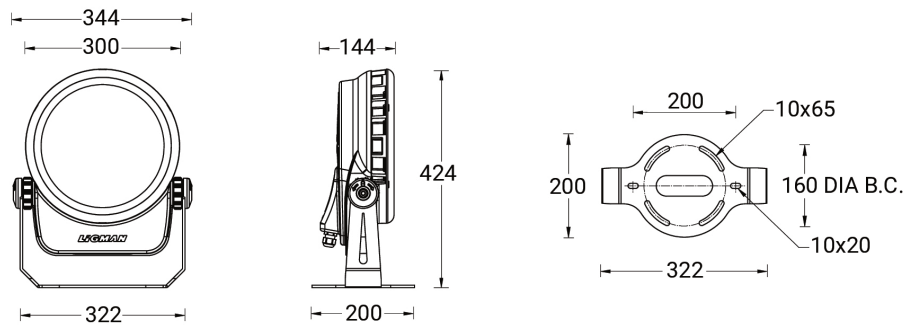

QUANTUM 2 (QA-50011) (Version 2)

Technical information

Material	Aluminium
Light source	6 COB
Power	83 W
Lumen	7496 - 8132 lm
Efficacy	90 - 98 lm/W
Driver option	Integral control gear
Driver	Constant current (CC)
Input voltage	220-240 V 50/60 Hz
Optic	N, M, W, VW

Optic value	24°, 33°, 44°, 76°
CCT / CRI	3000K CRI80, 4000K CRI80
Bug	B3-U0-G0, B3-U0-G1, B4-U0-G0
ULR	0%
ULOR	0%
CIE flux code n°3	100, 99
Dimming type	On/Off, 1-10V, DALI
Product colours	Black, Dark Grey, White, Matt Silver, Bronze, Concrete - Urban, Softscape - Urban, Stone - Urban, Corten - Urban, Oak - Woodland, Walnut - Woodland, Pine - Woodland
Weight	8.5 kg

Operating temperature	-20 °C to 40 °C
Cable	One IP68 connector supplied with 0.2 m of 3x1.0 sqmm outdoor cable
Through wiring	Single cable entry, through wiring upon request
Lens / Reflector / Optic	High-efficiency optical reflector, Clear toughened glass
MacAdam Ellipse	3 SDCM
Lifetime L90B10 (hours)	> 61,000
Variants (On/Off, 1-10V, DALI)	Compatible with EN/ IEC 60598-2-22: Suitable for emergency installations as central supply, non-maintained (Z0)

QA-50011