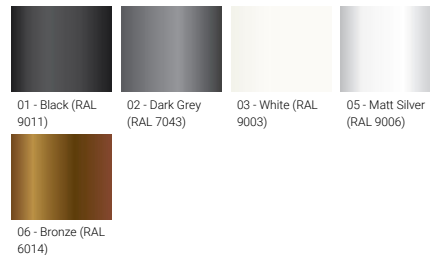

QUANTUM 2 (QA-50011) (Version 2)

Product description

Medium

Luminaire Structure

- Die-cast aluminium housing
- Pre-treated before powder coating ensuring high corrosion resistance
- Single cable entry, through wiring upon request
- One IP68 connector supplied with 0.2 m of 3x1.0 sqmm outdoor cable

- Stainless steel fasteners in grade 304 with zinc flake coating (ZFC)
- Durable silicone rubber gasket
- High-efficiency optical reflector
- Clear toughened glass

- Integral control gear

Optic

Product colour

Optic value	24°, 33°, 44°, 76°
CCT / CRI	3000K CRI80, 4000K CRI80
Bug	B3-U0-G0, B3-U0-G1, B4-U0-G0
ULR	0%
ULOR	0%
CIE flux code n°3	100, 99
Dimming type	On/Off, 1-10V, DALI
Product colours	Black, Dark Grey, White, Matt Silver, Bronze, Concrete - Urban, Softscape - Urban, Stone - Urban, Corten - Urban, Oak - Woodland, Walnut - Woodland, Pine - Woodland
Weight	8.5 kg