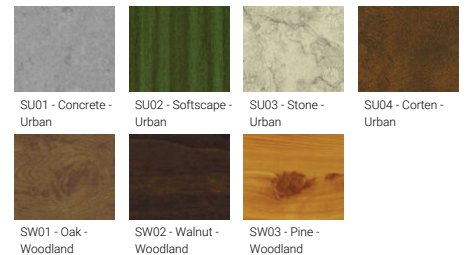

Special finishes upon request