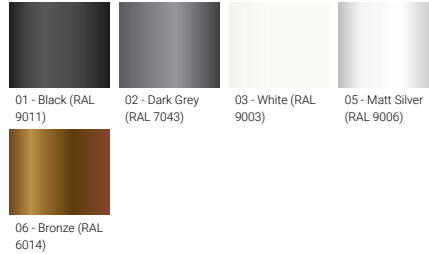

QUANTUM 2 (QA-50015)**Product description**

Medium - RGBW

**Luminaire Structure**

- Die-cast aluminium housing
- Pre-treated before powder coating ensuring high corrosion resistance
- Single cable entry, through wiring upon request
- Three IP68 connectors supplied with 0.2 m of 3x1.0 sqmm outdoor cable and 2x0.2 m of 2x0.5 sqmm outdoor shielded cable

- Stainless steel fasteners in grade 304 with zinc flake coating (ZFC)
- Durable silicone rubber gasket
- High-efficiency PMMA lens
- Clear toughened glass

- Integral control gear

Optic**N****M****E****Product colour**

01 - Black (RAL 9011)

02 - Dark Grey (RAL 7043)

03 - White (RAL 9003)

05 - Matt Silver (RAL 9006)

06 - Bronze (RAL 6014)

Special finishes upon request

SU01 - Concrete - Urban

SU02 - Softscape - Urban

SU03 - Stone - Urban

SU04 - Corten - Urban

SW01 - Oak - Woodland

SW02 - Walnut - Woodland

SW03 - Pine - Woodland

QUANTUM 2 (QA-50015)

Technical information

Material	Aluminium
Light source	18 LED
Power	77 W
Lumen	2900 - 3580 lm
Efficacy	38 - 46 lm/W
Driver option	Integral control gear
Driver	Constant current (CC)
Input voltage	220-240 V 50/60 Hz