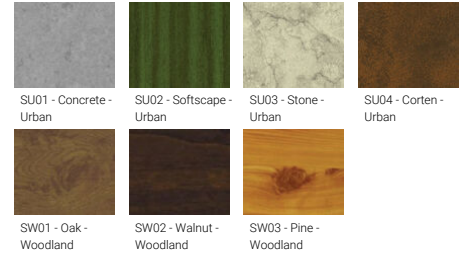

- Stainless steel fasteners in grade 304 with zinc flake coating (ZFC)
- Durable silicone rubber gasket
- High-efficiency PMMA lens
- Clear toughened glass

- Integral control gear

Optic**N****M****E****Product colour**

01 - Black (RAL 9011)

02 - Dark Grey (RAL 7043)

03 - White (RAL 9003)

05 - Matt Silver (RAL 9006)

06 - Bronze (RAL 6014)

Special finishes upon request

SU01 - Concrete - Urban

SU02 - Softscape - Urban

SU03 - Stone - Urban

SU04 - Corten - Urban

SW01 - Oak - Woodland

SW02 - Walnut - Woodland

SW03 - Pine - Woodland

QUANTUM 2 (QA-50015)

Technical information

Material	Aluminium
Light source	18 LED
Power	77 W
Lumen	2900 - 3580 lm
Efficacy	38 - 46 lm/W
Driver option	Integral control gear
Driver	Constant current (CC)
Input voltage	220-240 V 50/60 Hz