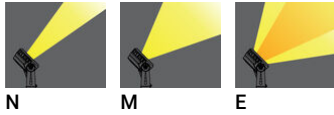

QUANTUM 2 (QA-50015)**Product description**

Medium - RGBW

**Luminaire Structure**

- Die-cast aluminium housing
- Pre-treated before powder coating ensuring high corrosion resistance
- Single cable entry, through wiring upon request
- Three IP68 connectors supplied with 0.2 m of 3x1.0 sqmm outdoor cable and 2x0.2 m of 2x0.5 sqmm outdoor shielded cable

- Stainless steel fasteners in grade 304 with zinc flake coating (ZFC)
- Durable silicone rubber gasket
- High-efficiency PMMA lens
- Clear toughened glass

- Integral control gear

Optic**N****M****E****Product colour**

Optic	N, M, E
Optic value	20°, 35°, 25° x 48°
CCT / CRI	RGBW30, RGBW40
Bug	B3-U1-G0
ULR	0%
ULOR	0%
CIE flux code n°3	100
Dimming type	DMX/RDM

Product colours	Black, Dark Grey, White, Matt Silver, Bronze, Concrete - Urban, Softscape - Urban, Stone - Urban, Corten - Urban, Oak - Woodland, Walnut - Woodland, Pine - Woodland
Weight	8.5 kg
Operating temperature	-20 °C to 40 °C
Cable	Three IP68 connectors supplied with 0.2 m of 3x1.0 sqmm outdoor cable and 2x0.2 m of 2x0.5 sqmm outdoor shielded cable
Through wiring	Single cable entry, through wiring upon request
Lens / Reflector / Optic	High-efficiency PMMA lens, Clear toughened glass
Variants (DMX/RDM)	Compatible with EN/ IEC 60598-2-22: Suitable for emergency installations as central supply, non-maintained (Z0)