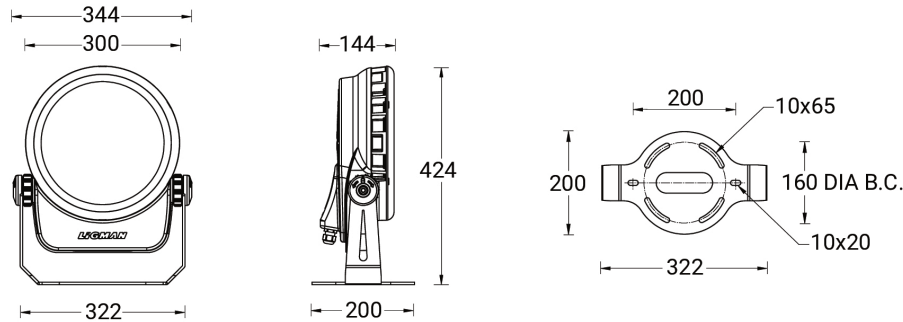

QUANTUM 2 (QA-50015)

Technical information

Material	Aluminium
Light source	18 LED
Power	77 W
Lumen	2900 - 3580 lm
Efficacy	38 - 46 lm/W
Driver option	Integral control gear
Driver	Constant current (CC)
Input voltage	220-240 V 50/60 Hz

Optic	N, M, E
Optic value	20°, 35°, 25° x 48°
CCT / CRI	RGBW30, RGBW40
Bug	B3-U1-G0
ULR	0%
ULOR	0%
CIE flux code n°3	100
Dimming type	DMX/RDM

Product colours	Black, Dark Grey, White, Matt Silver, Bronze, Concrete - Urban, Softscape - Urban, Stone - Urban, Corten - Urban, Oak - Woodland, Walnut - Woodland, Pine - Woodland
Weight	8.5 kg
Operating temperature	-20 °C to 40 °C
Cable	Three IP68 connectors supplied with 0.2 m of 3x1.0 sqmm outdoor cable and 2x0.2 m of 2x0.5 sqmm outdoor shielded cable
Through wiring	Single cable entry, through wiring upon request
Lens / Reflector / Optic	High-efficiency PMMA lens, Clear toughened glass
Variants (DMX/RDM)	Compatible with EN/ IEC 60598-2-22: Suitable for emergency installations as central supply, non-maintained (Z0)

QA-50015