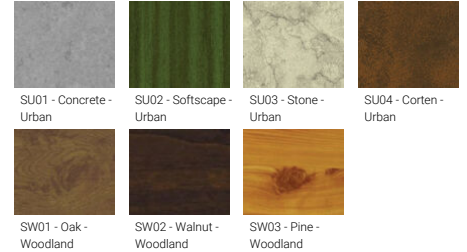

QUANTUM 1-G (QA-50031)**Product description**

Gobo projector

**Luminaire Structure**

- Die-cast aluminium housing
- Pre-treated before powder coating ensuring high corrosion resistance
- Single cable entry
- One IP68 connector supplied with 0.2 m of 3x1.0 sqmm outdoor cable
- Stainless steel fasteners in grade 304 with zinc flake coating (ZFC)

Optic**N****Product colour****Special finishes upon request**

QUANTUM 1-G (QA-50031)

Technical information

Material	Aluminium	Optic	N	Product colours	Black, Dark Grey, White, Matt Silver, Bronze, Concrete - Urban, Softscape - Urban, Stone - Urban, Corten - Urban, Oak - Woodland, Walnut - Woodland, Pine - Woodland	
Light source	1 COB	Optic value	17°		Weight	6.0 kg
Power	44 W	CCT / CRI	3000K CRI80, 4000K CRI80			Operating temperature
Lumen	2376 - 2508 lm	Bug	B3-U0-G0		Cable	
Efficacy	54 - 57 lm/W	ULR	0%	Through wiring		Single cable entry
Driver option	Integral control gear	ULOR	0%		Lens / Reflector / Optic	Clear toughened glass, Internal rear collimating lens, Three optional forward-lens focal lengths
Driver	Constant current (CC)	CIE flux code n°3	100	Variants (DALI)		Compatible with EN/ IEC 60598-2-22: Suitable for emergency installations as central supply, non-maintained (Z0)
Input voltage	220-240 V 50/60 Hz	Dimming type	On/Off, DALI			

QUANTUM 1-G (QA-50031)

CUSTOM - 4 colours - Glass gobo - M Size
A55521

Leaves - Glass gobo - M Size
A56421

Tropical leaves - Glass gobo - M Size
A56521

Branches - Glass gobo - M Size
A56621

Water - Glass gobo - M Size
A56721