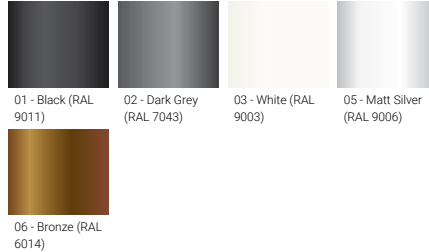

QUANTUM 1-G (QA-50031)**Product description**

Gobo projector

**Luminaire Structure**

- Die-cast aluminium housing
- Pre-treated before powder coating ensuring high corrosion resistance
- Single cable entry
- One IP68 connector supplied with 0.2 m of 3x1.0 sqmm outdoor cable
- Stainless steel fasteners in grade 304 with zinc flake coating (ZFC)

Optic**N****Product colour****Special finishes upon request**

QUANTUM 1-G (QA-50031)

Technical information

Material	Aluminium	Optic	N	Product colours	Black, Dark Grey, White, Matt Silver, Bronze, Concrete - Urban, Softscape - Urban, Stone - Urban, Corten - Urban, Oak - Woodland, Walnut - Woodland, Pine - Woodland	
Light source	1 COB	Optic value	17°		Weight	6.0 kg
Power	44 W	CCT / CRI	3000K CRI80, 4000K CRI80			Operating temperature
Lumen	2376 - 2508 lm	Bug	B3-U0-G0		Cable	
Efficacy	54 - 57 lm/W	ULR	0%	Through wiring		Single cable entry
Driver option	Integral control gear	ULOR	0%		Lens / Reflector / Optic	Clear toughened glass, Internal rear collimating lens, Three optional forward-lens focal lengths
Driver	Constant current (CC)	CIE flux code n°3	100	Variants (DALI)		Compatible with EN/ IEC 60598-2-22: Suitable for emergency installations as central supply, non-maintained (Z0)
Input voltage	220-240 V 50/60 Hz	Dimming type	On/Off, DALI			