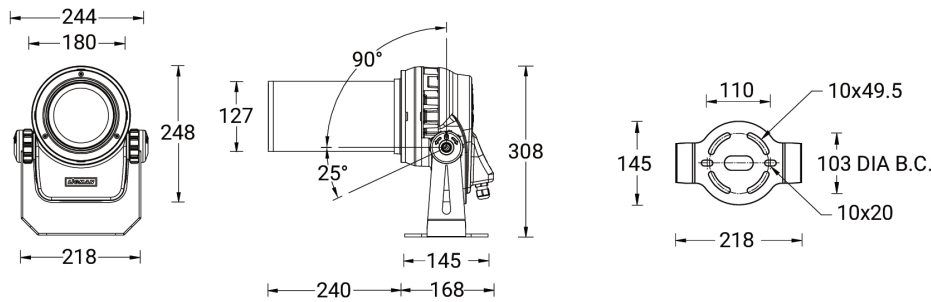

QUANTUM 1-G (QA-50031)**Product description**

Gobo projector

**Luminaire Structure**

- Die-cast aluminium housing
- Pre-treated before powder coating ensuring high corrosion resistance
- Single cable entry
- One IP68 connector supplied with 0.2 m of 3x1.0 sqmm outdoor cable
- Stainless steel fasteners in grade 304 with zinc flake coating (ZFC)

- Durable silicone rubber gasket
- Clear toughened glass
- Internal rear collimating lens
- Three optional forward-lens focal lengths
- Integral control gear

- Arm mounting installation
- Gobo holder (suitable for metal or glass gobos)
- Takes standard Size-M gobos

Optic**N****Product colour****Special finishes upon request**

QUANTUM 1-G (QA-50031)

Technical information

Material	Aluminium	Optic	N	Product colours	Black, Dark Grey, White, Matt Silver, Bronze, Concrete - Urban, Softscape - Urban, Stone - Urban, Corten - Urban, Oak - Woodland, Walnut - Woodland, Pine - Woodland	
Light source	1 COB	Optic value	17°		Weight	6.0 kg
Power	44 W	CCT / CRI	3000K CRI80, 4000K CRI80			Operating temperature
Lumen	2376 - 2508 lm	Bug	B3-U0-G0		Cable	
Efficacy	54 - 57 lm/W	ULR	0%	Through wiring		Single cable entry
Driver option	Integral control gear	ULOR	0%		Lens / Reflector / Optic	Clear toughened glass, Internal rear collimating lens, Three optional forward-lens focal lengths
Driver	Constant current (CC)	CIE flux code n°3	100	Variants (DALI)		Compatible with EN/ IEC 60598-2-22: Suitable for emergency installations as central supply, non-maintained (Z0)
Input voltage	220-240 V 50/60 Hz	Dimming type	On/Off, DALI			

QA-50031

Accessories

CUSTOM - Black & White - Glass gobo - M Size
A55021

CUSTOM - Gray scale - Glass gobo - M Size
A55121

CUSTOM - 1 colour - Glass gobo - M Size
A55221

CUSTOM - 3 colours - Glass gobo - M Size
A55421