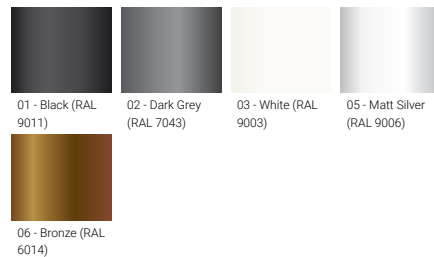

**QUARTER 1 (QU-31344)**

**Product description**

Small

**Luminaire Structure**

- Die-cast aluminium housing and frame
- Pre-treated before powder coating ensuring high corrosion resistance
- Two cable entries for through wiring
- Stainless steel fasteners in grade 304 with zinc flake coating (ZFC)
- Durable silicone rubber gasket
- Clear toughened glass
- Integral control gear

**Optic**

**Product colour**

**Special finishes upon request**

**QUARTER 1 (QU-31344)**

**Technical information**

<b>Material</b>	Aluminium
<b>Light source</b>	24 LED
<b>Power</b>	37 W
<b>Lumen</b>	4454 - 5121 lm
<b>Efficacy</b>	120 - 138 lm/W
<b>Driver option</b>	Integral control gear
<b>Driver</b>	Constant current (CC)
<b>Input voltage</b>	220-240 V 50/60 Hz
<b>Optic</b>	M, W, EW, T1, T2, T3, T4, ME

<b>Optic value</b>	30°, 56°, 112°, 145°x75°, 137°x58°, 123°x92°, 105°x69°, 140°x63°
<b>CCT / CRI</b>	3000K CRI80, 4000K CRI80
<b>Bug</b>	B1-U0-G1, B2-U0-G0, B2-U0-G2, B3-U0-G0, B3-U0-G1
<b>ULR</b>	0%
<b>ULOR</b>	0%
<b>CIE flux code n°3</b>	96, 97, 98, 99
<b>Dimming type</b>	On/Off, 1-10V, DALI
<b>Product colours</b>	Black, Dark Grey, White, Matt Silver, Bronze, Concrete - Urban, Softscape - Urban, Stone - Urban, Corten - Urban, Oak - Woodland, Walnut - Woodland, Pine - Woodland
<b>Weight</b>	6.0 kg