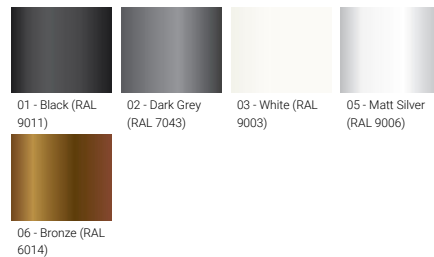

QUARTER 1 (QU-31344)

Product description

Small

Luminaire Structure

- Die-cast aluminium housing and frame
- Pre-treated before powder coating ensuring high corrosion resistance
- Two cable entries for through wiring
- Stainless steel fasteners in grade 304 with zinc flake coating (ZFC)
- Durable silicone rubber gasket
- Clear toughened glass
- Integral control gear

Optic

Product colour

Special finishes upon request

QUARTER 1 (QU-31344)

Technical information

Material	Aluminium
Light source	24 LED
Power	37 W
Lumen	4454 - 5121 lm
Efficacy	120 - 138 lm/W
Driver option	Integral control gear
Driver	Constant current (CC)
Input voltage	220-240 V 50/60 Hz
Optic	M, W, EW, T1, T2, T3, T4, ME

Optic value	30°, 56°, 112°, 145°x75°, 137°x58°, 123°x92°, 105°x69°, 140°x63°
CCT / CRI	3000K CRI80, 4000K CRI80
Bug	B1-U0-G1, B2-U0-G0, B2-U0-G2, B3-U0-G0, B3-U0-G1
ULR	0%
ULOR	0%
CIE flux code n°3	96, 97, 98, 99
Dimming type	On/Off, 1-10V, DALI
Product colours	Black, Dark Grey, White, Matt Silver, Bronze, Concrete - Urban, Softscape - Urban, Stone - Urban, Corten - Urban, Oak - Woodland, Walnut - Woodland, Pine - Woodland
Weight	6.0 kg