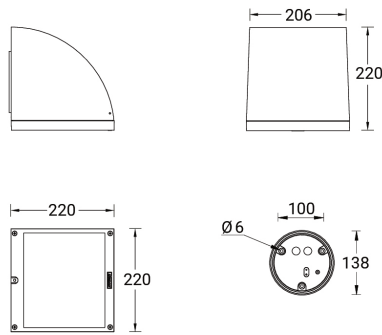

QUARTER 1 (QU-31344)

Technical information

Material	Aluminium
Light source	24 LED
Power	37 W
Lumen	4454 - 5121 lm
Efficacy	120 - 138 lm/W
Driver option	Integral control gear
Driver	Constant current (CC)
Input voltage	220-240 V 50/60 Hz
Optic	M, W, EW, T1, T2, T3, T4, ME

Optic value	30°, 56°, 112°, 145°x75°, 137°x58°, 123°x92°, 105°x69°, 140°x63°
CCT / CRI	3000K CRI80, 4000K CRI80
Bug	B1-U0-G1, B2-U0-G0, B2-U0-G2, B3-U0-G0, B3-U0-G1
ULR	0%
ULOR	0%
CIE flux code n°3	96, 97, 98, 99
Dimming type	On/Off, 1-10V, DALI
Product colours	Black, Dark Grey, White, Matt Silver, Bronze, Concrete - Urban, Softscape - Urban, Stone - Urban, Corten - Urban, Oak - Woodland, Walnut - Woodland, Pine - Woodland
Weight	6.0 kg

Operating temperature	-20 °C to 40 °C
Through wiring	Two cable entries for through wiring
Lens / Reflector / Optic	Clear toughened glass
MacAdam Ellipse	3 SDCM
Lifetime L90B10 (hours)	> 90,000
Lifetime L80B10 (hours)	> 90,000
Lifetime L80B50 (hours)	> 90,000
Variants (1-10V, DALI)	Compatible with EN/ IEC 60598-2-22: Suitable for emergency installations as central supply, non-maintained (Z0)

QU-31344