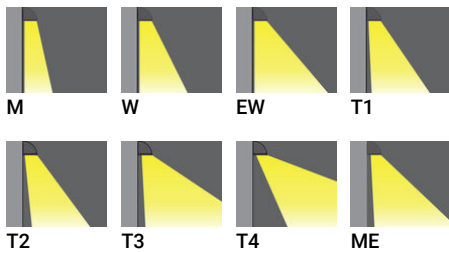

QUARTER 1 (QU-31344)

Product description

Small

Luminaire Structure

- Die-cast aluminium housing and frame
- Pre-treated before powder coating ensuring high corrosion resistance
- Two cable entries for through wiring
- Stainless steel fasteners in grade 304 with zinc flake coating (ZFC)
- Durable silicone rubber gasket
- Clear toughened glass
- Integral control gear

Optic

Product colour

Special finishes upon request

QUARTER 1 (QU-31344)

Technical information

Material	Aluminium
Light source	24 LED
Power	37 W
Lumen	4454 - 5121 lm
Efficacy	120 - 138 lm/W
Driver option	Integral control gear
Driver	Constant current (CC)
Input voltage	220-240 V 50/60 Hz
Optic	M, W, EW, T1, T2, T3, T4, ME

Optic value	30°, 56°, 112°, 145°x75°, 137°x58°, 123°x92°, 105°x69°, 140°x63°
CCT / CRI	3000K CRI80, 4000K CRI80
Bug	B1-U0-G1, B2-U0-G0, B2-U0-G2, B3-U0-G0, B3-U0-G1
ULR	0%
ULOR	0%
CIE flux code n°3	96, 97, 98, 99
Dimming type	On/Off, 1-10V, DALI
Product colours	Black, Dark Grey, White, Matt Silver, Bronze, Concrete - Urban, Softscape - Urban, Stone - Urban, Corten - Urban, Oak - Woodland, Walnut - Woodland, Pine - Woodland
Weight	6.0 kg