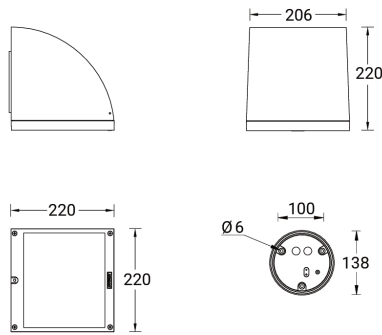

QUARTER 1 (QU-31344)

Technical information

Material	Aluminium
Light source	24 LED
Power	37 W
Lumen	4454 - 5121 lm
Efficacy	120 - 138 lm/W
Driver option	Integral control gear
Driver	Constant current (CC)
Input voltage	220-240 V 50/60 Hz
Optic	M, W, EW, T1, T2, T3, T4, ME

Optic value	30°, 56°, 112°, 145°x75°, 137°x58°, 123°x92°, 105°x69°, 140°x63°
CCT / CRI	3000K CRI80, 4000K CRI80
Bug	B1-U0-G1, B2-U0-G0, B2-U0-G2, B3-U0-G0, B3-U0-G1
ULR	0%
ULOR	0%
CIE flux code n°3	96, 97, 98, 99
Dimming type	On/Off, 1-10V, DALI
Product colours	Black, Dark Grey, White, Matt Silver, Bronze, Concrete - Urban, Softscape - Urban, Stone - Urban, Corten - Urban, Oak - Woodland, Walnut - Woodland, Pine - Woodland
Weight	6.0 kg

Operating temperature	-20 °C to 40 °C
Through wiring	Two cable entries for through wiring
Lens / Reflector / Optic	Clear toughened glass
MacAdam Ellipse	3 SDCM
Lifetime L90B10 (hours)	> 90,000
Lifetime L80B10 (hours)	> 90,000
Lifetime L80B50 (hours)	> 90,000
Variants (1-10V, DALI)	Compatible with EN/ IEC 60598-2-22: Suitable for emergency installations as central supply, non- maintained (Z0)

QU-31344