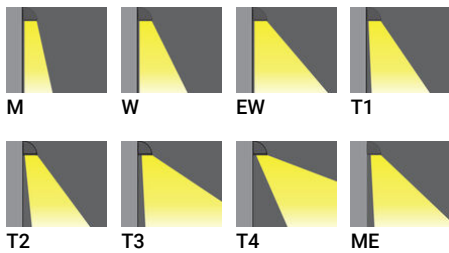

**QUARTER 1 (QU-31344)**

**Product description**

Small

**Luminaire Structure**

- Die-cast aluminium housing and frame
- Pre-treated before powder coating ensuring high corrosion resistance
- Two cable entries for through wiring
- Stainless steel fasteners in grade 304 with zinc flake coating (ZFC)
- Durable silicone rubber gasket
- Clear toughened glass
- Integral control gear

**Optic**

**Product colour**

**Special finishes upon request**

**QUARTER 1 (QU-31344)**

**Technical information**

<b>Material</b>	Aluminium
<b>Light source</b>	24 LED
<b>Power</b>	37 W
<b>Lumen</b>	4454 - 5121 lm
<b>Efficacy</b>	120 - 138 lm/W
<b>Driver option</b>	Integral control gear
<b>Driver</b>	Constant current (CC)
<b>Input voltage</b>	220-240 V 50/60 Hz
<b>Optic</b>	M, W, EW, T1, T2, T3, T4, ME

<b>Optic value</b>	30°, 56°, 112°, 145°x75°, 137°x58°, 123°x92°, 105°x69°, 140°x63°
<b>CCT / CRI</b>	3000K CRI80, 4000K CRI80
<b>Bug</b>	B1-U0-G1, B2-U0-G0, B2-U0-G2, B3-U0-G0, B3-U0-G1
<b>ULR</b>	0%
<b>ULOR</b>	0%
<b>CIE flux code n°3</b>	96, 97, 98, 99
<b>Dimming type</b>	On/Off, 1-10V, DALI
<b>Product colours</b>	Black, Dark Grey, White, Matt Silver, Bronze, Concrete - Urban, Softscape - Urban, Stone - Urban, Corten - Urban, Oak - Woodland, Walnut - Woodland, Pine - Woodland
<b>Weight</b>	6.0 kg