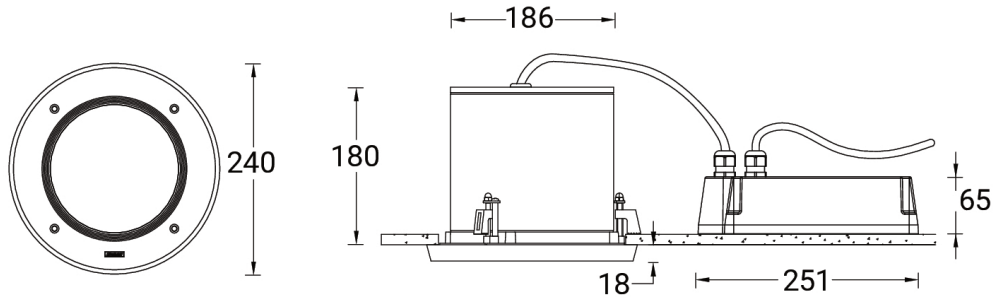

ROBUST 1 (RO-80476-A)

Technical information

Material	Aluminium
Light source	16 LED
Power	36 W
Lumen	3295 - 3768 lm
Efficacy	92 - 105 lm/W
Driver option	Remote driver (included)
Driver	Constant current (CC)
Input voltage	700 mA, 48 VDC
Optic	T2, T3, T4

Optic value	140°x 46°, 140°x 68°, 91°x 76°
CCT / CRI	3000K CRI80, 4000K CRI80
Bug	B1-U0-G0, B1-U0-G1
ULR	0%
ULOR	0%
CIE flux code n°3	98, 99
Dimming type	On/Off, 1-10V, DALI
Product colours	Black, Dark Grey, White, Matt Silver, Bronze, Concrete - Urban, Softscape - Urban, Stone - Urban, Corten - Urban, Oak - Woodland, Walnut - Woodland, Pine - Woodland
Weight	3.6 kg

Operating temperature	-20 °C to 40 °C
Through wiring	Single cable entry
Lens / Reflector / Optic	Clear toughened glass, High-efficiency optical reflector
MacAdam Ellipse	3 SDCM
Lifetime L90B10 (hours)	> 90,000
Lifetime L80B10 (hours)	> 90,000
Lifetime L80B50 (hours)	> 90,000
Variants (1-10V)	Compatible with EN/ IEC 60598-2-22: Suitable for emergency installations as central supply, non-maintained (Z0)

RO-80476-A