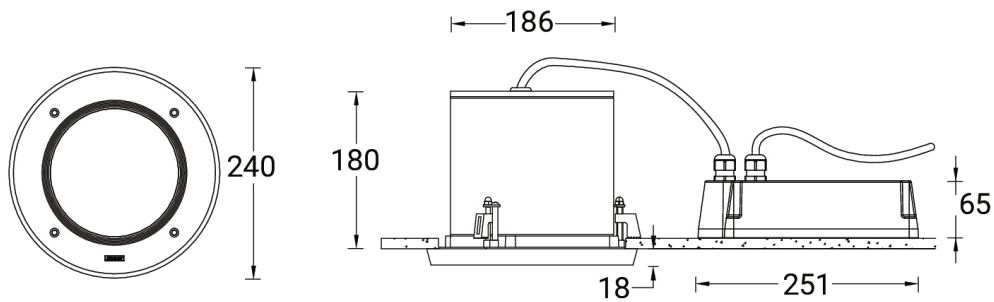

ROBUST 1 (RO-80477-A)

Technical information

Material	Aluminium	Optic	AS	Product colours	Black, Dark Grey, White, Matt Silver, Bronze, Concrete - Urban, Softscape - Urban, Stone - Urban, Corten - Urban, Oak - Woodland, Walnut - Woodland, Pine - Woodland	
Light source	1 COB	Optic value	46°x 56°			
Power	29 W	CCT / CRI	3000K CRI80, 4000K CRI80			
Lumen	2535 - 2566 lm	Bug	B1-U0-G0			
Efficacy	87 - 88 lm/W	ULR	0%			
Driver option	Remote driver (included)	ULOR	0%			
Driver	Constant current (CC)	CIE flux code n°3	100			
Input voltage	700 mA, 36 VDC	Dimming type	On/Off, 1-10V, DALI			
					Weight	3.6 kg
					Operating temperature	-20 °C to 40 °C
				Through wiring	Single cable entry	
				Lens / Reflector / Optic	Clear toughened glass, High-efficiency optical reflector	
				MacAdam Ellipse	3 SDCM	
				Lifetime L90B10 (hours)	> 55,000	
				Variants (1-10V, DALI)	Compatible with EN/ IEC 60598-2-22: Suitable for emergency installations as central supply, non-maintained (Z0)	

RO-80477-A