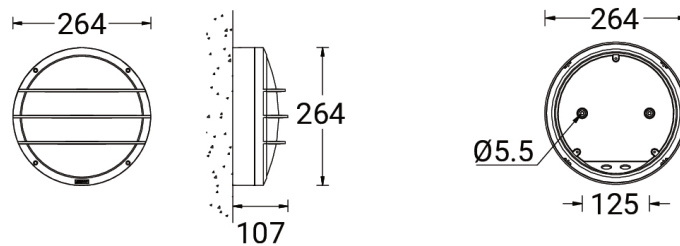

SANDY 1 (SA-31471) (Version 2)

Technical information

Material	Aluminium	Optic value	114°x97°	Operating temperature	-20 °C to 40 °C
Light source	80 LED	CCT / CRI	3000K CRI80, 4000K CRI80	Through wiring	Two cable entries for through wiring
Power	19 W	Bug	B0-U1-G0	Lens / Reflector / Optic	Opal UV-stabilised polycarbonate diffuser
Lumen	1588 - 1671 lm	ULR	1%	MacAdam Ellipse	3 SDCM
Efficacy	84 - 88 lm/W	ULOR	1%	Lifetime L90B10 (hours)	> 37,000
Driver option	Integral control gear	CIE flux code n°3	94	Lifetime L80B10 (hours)	> 78,000
Driver	Constant current (CC)	Dimming type	On/Off, 1-10V, DALI	Lifetime L80B50 (hours)	> 86,000
Input voltage	220-240 V 50/60 Hz	Product colours	Black, Dark Grey, White, Matt Silver, Bronze, Concrete - Urban, Softscape - Urban, Stone - Urban, Corten - Urban, Oak - Woodland, Walnut - Woodland, Pine - Woodland	Variants (On/Off, 1-10V, DALI)	Compatible with EN/ IEC 60598-2-22: Suitable for emergency installations as central supply, non-maintained (Z0)
Optic	G		Weight	2.1 kg	

SA-31471