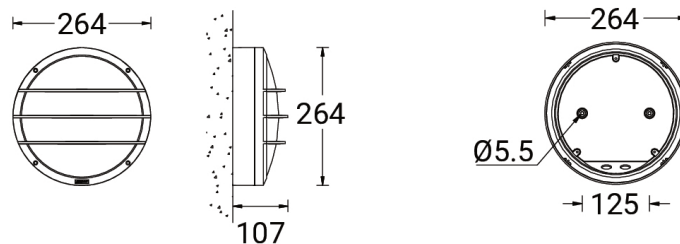

SANDY 1 (SA-31471) (Version 2)

Technical information

Material	Aluminium	Optic value	114°x97°	Operating temperature	-20 °C to 40 °C
Light source	80 LED	CCT / CRI	3000K CRI80, 4000K CRI80	Through wiring	Two cable entries for through wiring
Power	19 W	Bug	B0-U1-G0	Lens / Reflector / Optic	Opal UV-stabilised polycarbonate diffuser
Lumen	1588 - 1671 lm	ULR	1%	MacAdam Ellipse	3 SDCM
Efficacy	84 - 88 lm/W	ULOR	1%	Lifetime L90B10 (hours)	> 37,000
Driver option	Integral control gear	CIE flux code n°3	94	Lifetime L80B10 (hours)	> 78,000
Driver	Constant current (CC)	Dimming type	On/Off, 1-10V, DALI	Lifetime L80B50 (hours)	> 86,000
Input voltage	220-240 V 50/60 Hz	Product colours	Black, Dark Grey, White, Matt Silver, Bronze, Concrete - Urban, Softscape - Urban, Stone - Urban, Corten - Urban, Oak - Woodland, Walnut - Woodland, Pine - Woodland	Variants (On/Off, 1-10V, DALI)	Compatible with EN/ IEC 60598-2-22: Suitable for emergency installations as central supply, non-maintained (Z0)
Optic	G		Weight	2.1 kg	

SA-31471