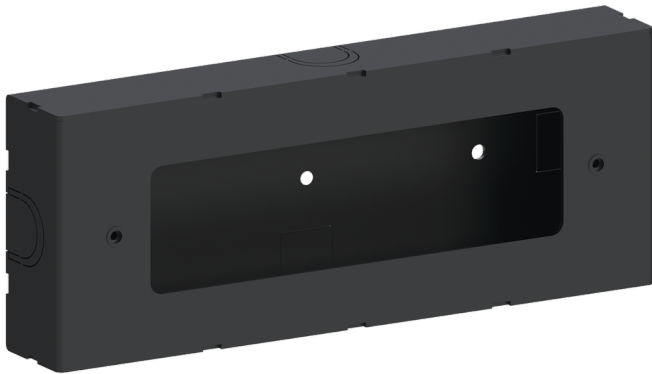

Surface mounting box for easy cabling (ABACUS 1) (SCE-ABACUS-1)

Product description

100x260x40 mm

Technical information

Aluminium

Material	Aluminium
Product colours	Black, Dark Grey, White, Matt Silver, Bronze, Concrete - Urban, Softscape - Urban, Stone - Urban, Corten - Urban, Oak - Woodland, Walnut - Woodland, Pine - Woodland