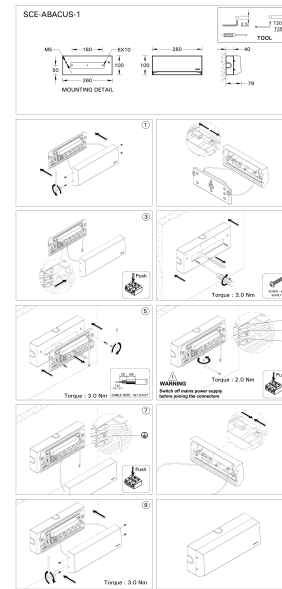

Surface mounting box for easy cabling (ABACUS 1) (SCE-ABACUS-1)

Product description

100x260x40 mm

Technical information

Aluminium

Material	Aluminium
Product colours	Black, Dark Grey, White, Matt Silver, Bronze, Concrete - Urban, Softscape - Urban, Stone - Urban, Corten - Urban, Oak - Woodland, Walnut - Woodland, Pine - Woodland