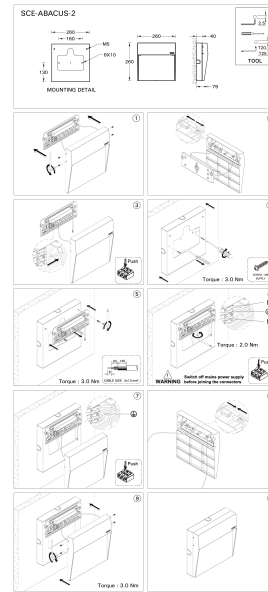

Surface mounting box for easy cabling (ABACUS 2) (SCE-ABACUS-2)

Product description

260x260x40 mm

Technical information

Aluminium

Material Aluminium

Product colours Black, Dark Grey, White, Matt Silver, Bronze, Concrete - Urban, Softscape - Urban, Stone - Urban, Corten - Urban, Oak - Woodland, Walnut - Woodland, Pine - Woodland