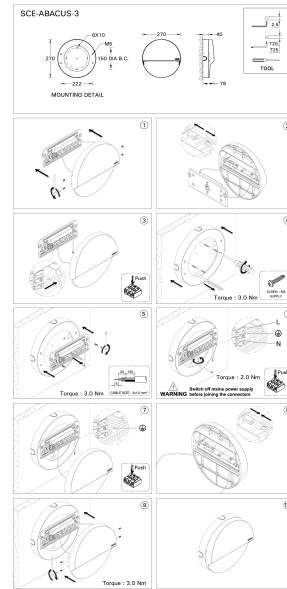

Surface mounting box for easy cabling (ABACUS 3) (SCE-ABACUS-3)

Product description

Ø270x40 mm

Technical information

Aluminium

Material	Aluminium
Product colours	Black, Dark Grey, White, Matt Silver, Bronze, Concrete - Urban, Softscape - Urban, Stone - Urban, Corten - Urban, Oak - Woodland, Walnut - Woodland, Pine - Woodland