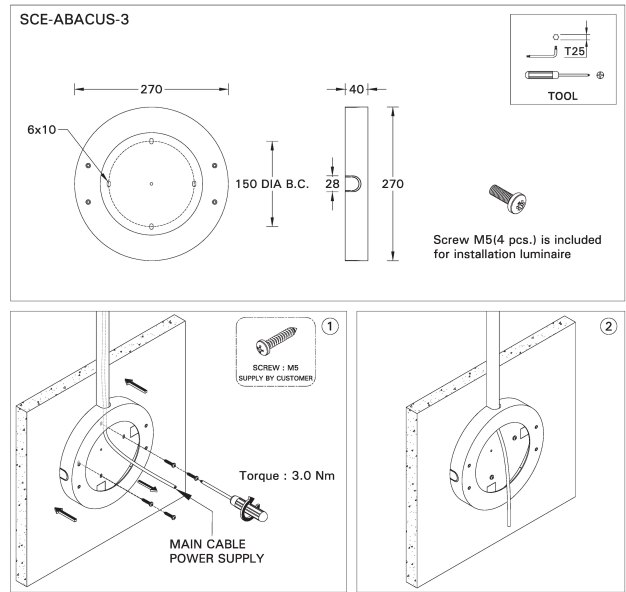

**Surface mounting box for easy cabling (ABACUS 3) (SCE-ABACUS-3)**

**Product description**

Ø270x40 mm

**Technical information**

Aluminium

**Material** Aluminium

**Product colours** Black, Dark Grey, White, Matt Silver, Bronze, Concrete - Urban, Softscape - Urban, Stone - Urban, Corten - Urban, Oak - Woodland, Walnut - Woodland, Pine - Woodland