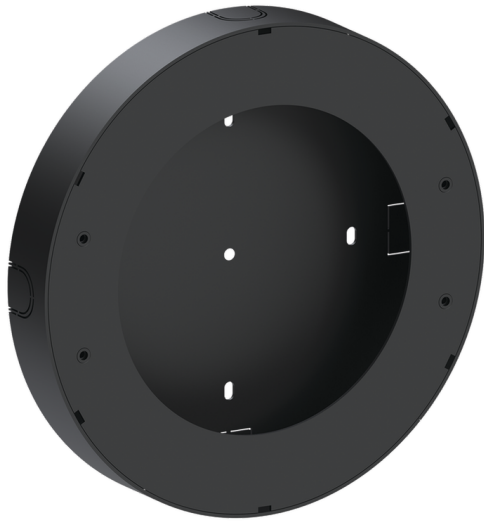

Surface mounting box for easy cabling (ABACUS 3) (SCE-ABACUS-3)

Product description

Ø270x40 mm

Technical information

Aluminium

Material	Aluminium
Product colours	Black, Dark Grey, White, Matt Silver, Bronze, Concrete - Urban, Softscape - Urban, Stone - Urban, Corten - Urban, Oak - Woodland, Walnut - Woodland, Pine - Woodland