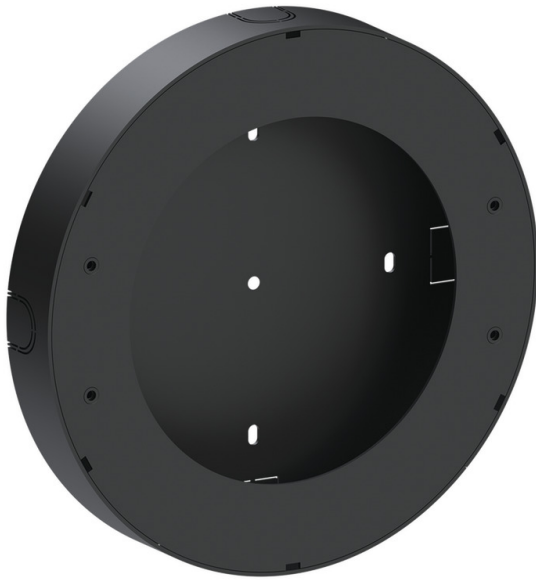

**Surface mounting box for easy cabling (ABACUS 3) (SCE-ABACUS-3)**

**Product description**

Ø270x40 mm

**Technical information**

Aluminium

**Material** Aluminium

**Product colours** Black, Dark Grey, White, Matt Silver, Bronze, Concrete - Urban, Softscape - Urban, Stone - Urban, Corten - Urban, Oak - Woodland, Walnut - Woodland, Pine - Woodland