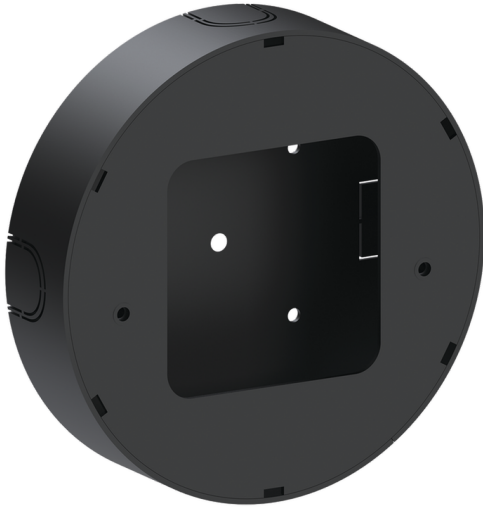

Surface mounting box for easy cabling (ATLANTIC 8) (SCE-ATLANTIC-8)

SCE-ATLANTIC-8

**Product description**

Ø164x40 mm

Technical information