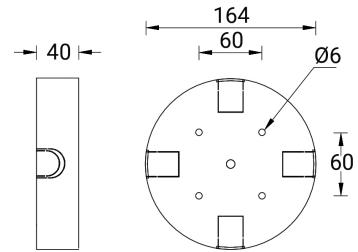

Surface mounting box for easy cabling (ATLANTIC 8) (SCE-ATLANTIC-8)

SCE-ATLANTIC-8

**Product description**

Ø164x40 mm

Technical information