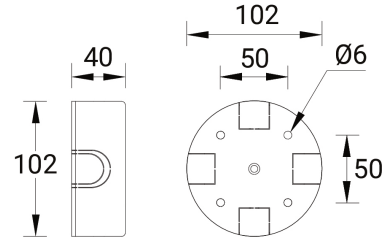

Surface mounting box for easy cabling (AURORA) (SCE-AURORA)

SCE-AURORA

**Product description**

ø102x40 mm

Technical information

Aluminium

Material	Aluminium
Product colours	Black, Dark Grey, White, Matt Silver, Bronze, Concrete - Urban, Softscape - Urban, Stone - Urban, Corten - Urban, Oak - Woodland, Walnut - Woodland, Pine - Woodland