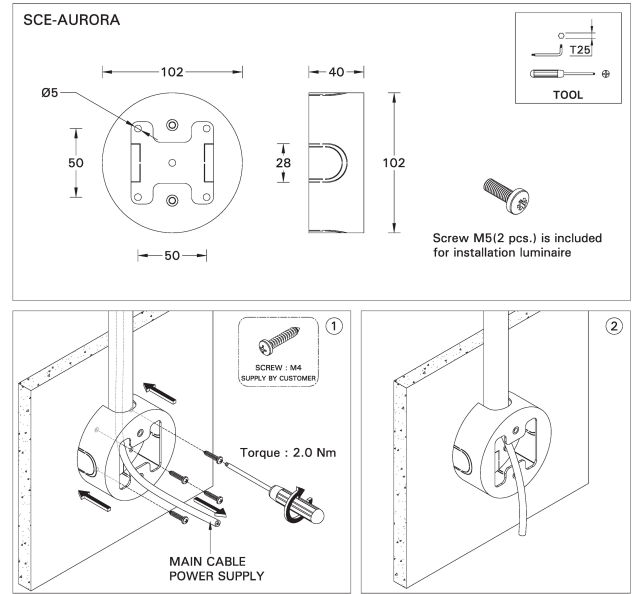

Surface mounting box for easy cabling (AURORA) (SCE-AURORA)

Product description

ø102x40 mm

Technical information

Aluminium

Material Aluminium

Product colours Black, Dark Grey, White, Matt Silver, Bronze, Concrete - Urban, Softscape - Urban, Stone - Urban, Corten - Urban, Oak - Woodland, Walnut - Woodland, Pine - Woodland