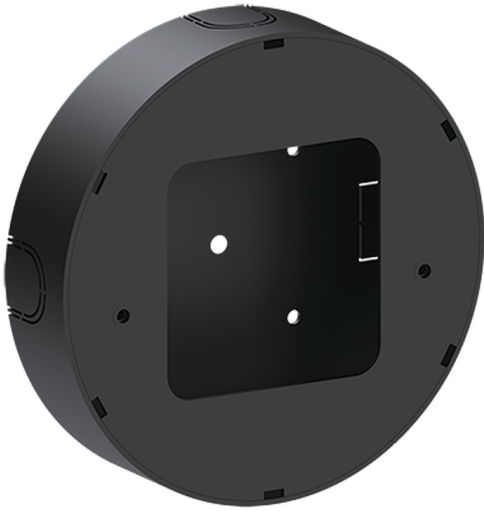

Surface mounting box for easy cabling (AURORA) (SCE-AURORA)

SCE-AURORA

**Product description**

ø102x40 mm

Technical information

Aluminium

Material	Aluminium
Product colours	Black, Dark Grey, White, Matt Silver, Bronze, Concrete - Urban, Softscape - Urban, Stone - Urban, Corten - Urban, Oak - Woodland, Walnut - Woodland, Pine - Woodland