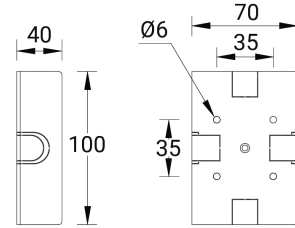

Surface mounting box for easy cabling (BAMBOO 1) (SCE-BAMBOO-1)

SCE-BAMBOO-1

Product description

100x70x40 mm

Technical information

Aluminium

Material	Aluminium
Product colours	Black, Dark Grey, White, Matt Silver, Bronze, Concrete - Urban, Softscape - Urban, Stone - Urban, Corten - Urban, Oak - Woodland, Walnut - Woodland, Pine - Woodland