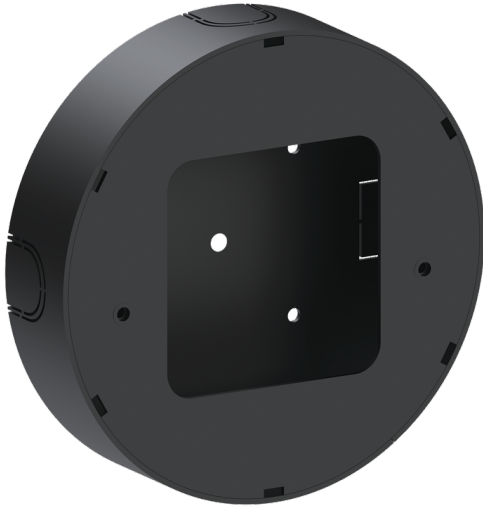

Surface mounting box for easy cabling (DUOMO 7) (SCE-DUOMO-7)

SCE-DUOMO-7

**Product description**

Ø164x40 mm

Technical information

Aluminium