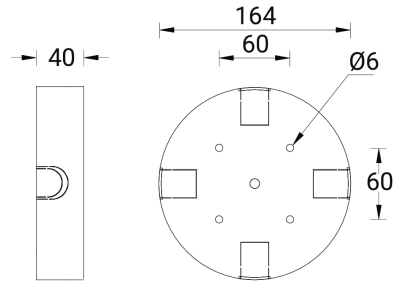

Surface mounting box for easy cabling (DUOMO 7) (SCE-DUOMO-7)

SCE-DUOMO-7

**Product description**

Ø164x40 mm

Technical information

Aluminium