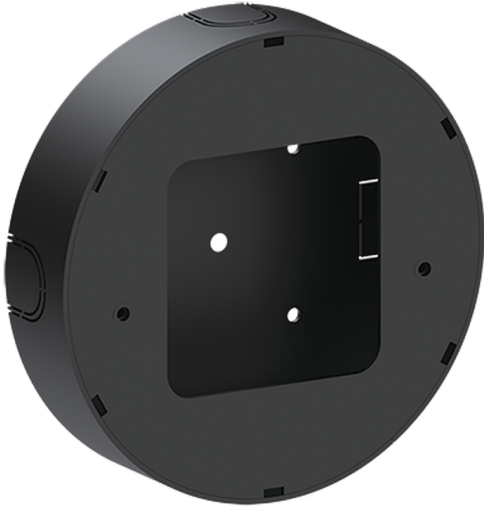

Surface mounting box for easy cabling (FORREY 20) (SCE-FORREY-20)**Product description****Technical information**
